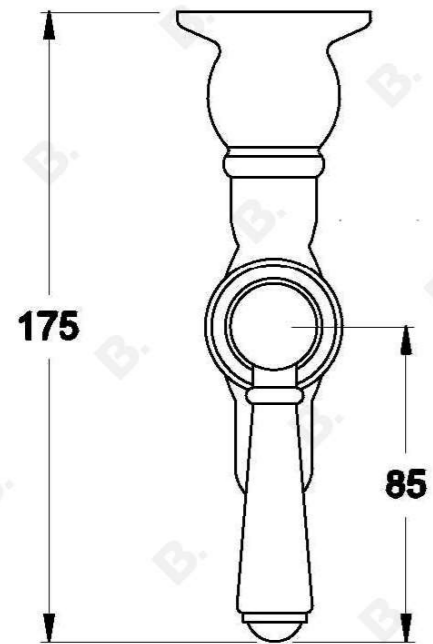

WINSLOW BIB TAPS WITH METAL LEVER

1.8115.00.3.XX

PRODUCT DIMENSIONS:

Front view:

Side view:

Top view: