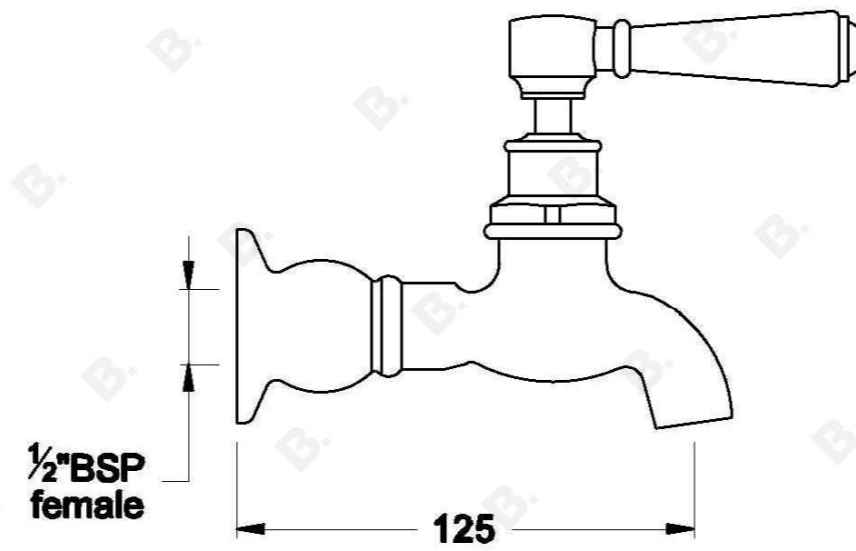

WINSLOW BIB TAPS WITH METAL LEVER

1.8115.00.3.XX

PRODUCT DIMENSIONS:

Front view:

Side view:

Top view: