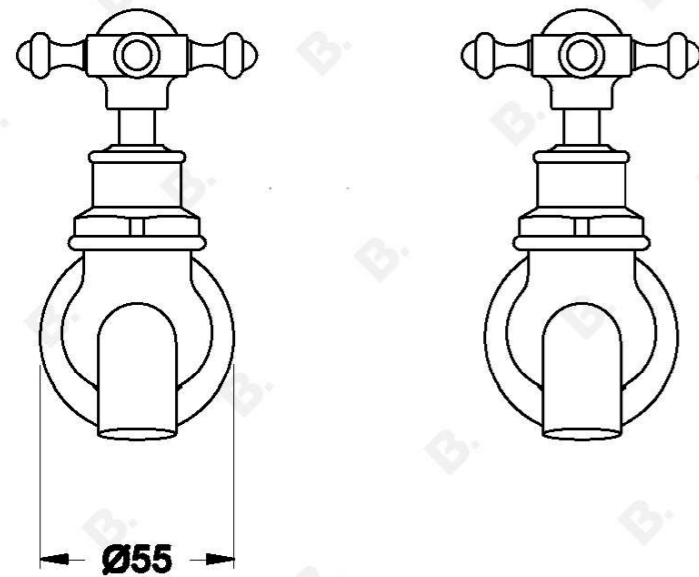

## WINSLOW BIB TAPS WITH CROSS HANDLES - CERAMIC DISC

1.8115.00.2.XX

### PRODUCT DIMENSIONS:

Front view:

Side view:

Top view: