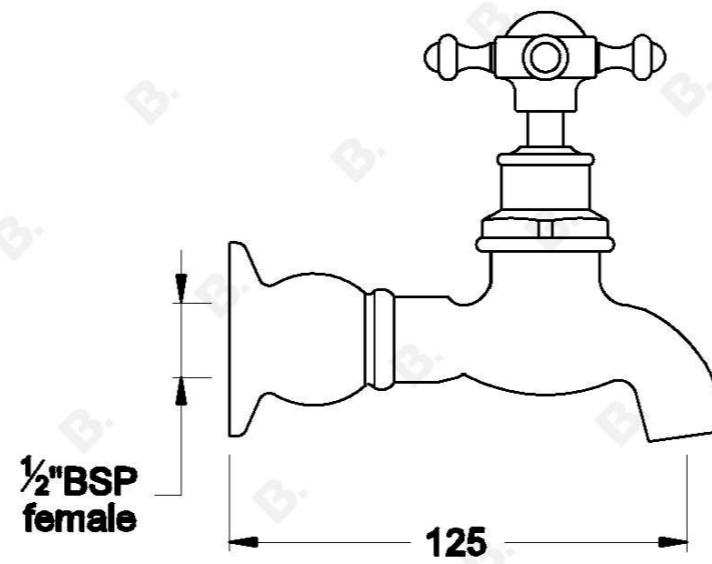

## WINSLOW BIB TAPS WITH CROSS HANDLES - CERAMIC DISC

1.8115.00.2.XX

### PRODUCT DIMENSIONS:

Front view:

Side view:

Top view: