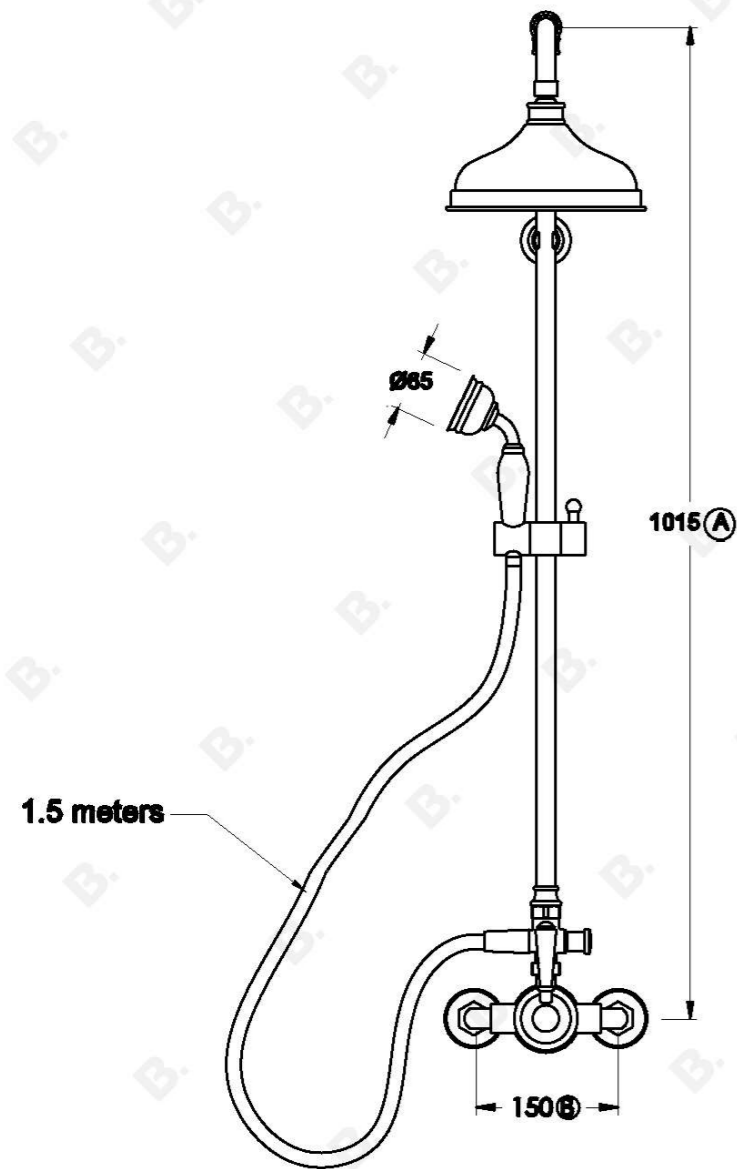

## WINSLOW SHOWER MIXER SET WITH METAL LEVER

1.8114.23.3.XX

### PRODUCT DIMENSIONS:

Front view:

Side view:

Top view: