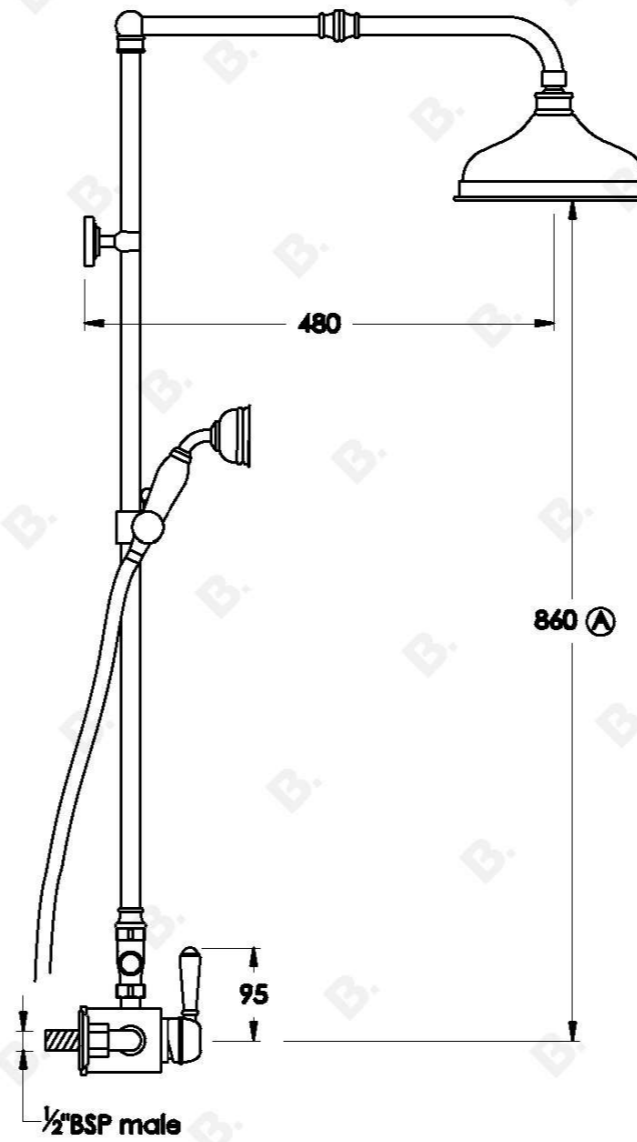

## WINSLOW SHOWER MIXER SET WITH METAL LEVER

1.8114.23.3.XX

### PRODUCT DIMENSIONS:

Front view:

Side view:

Top view: