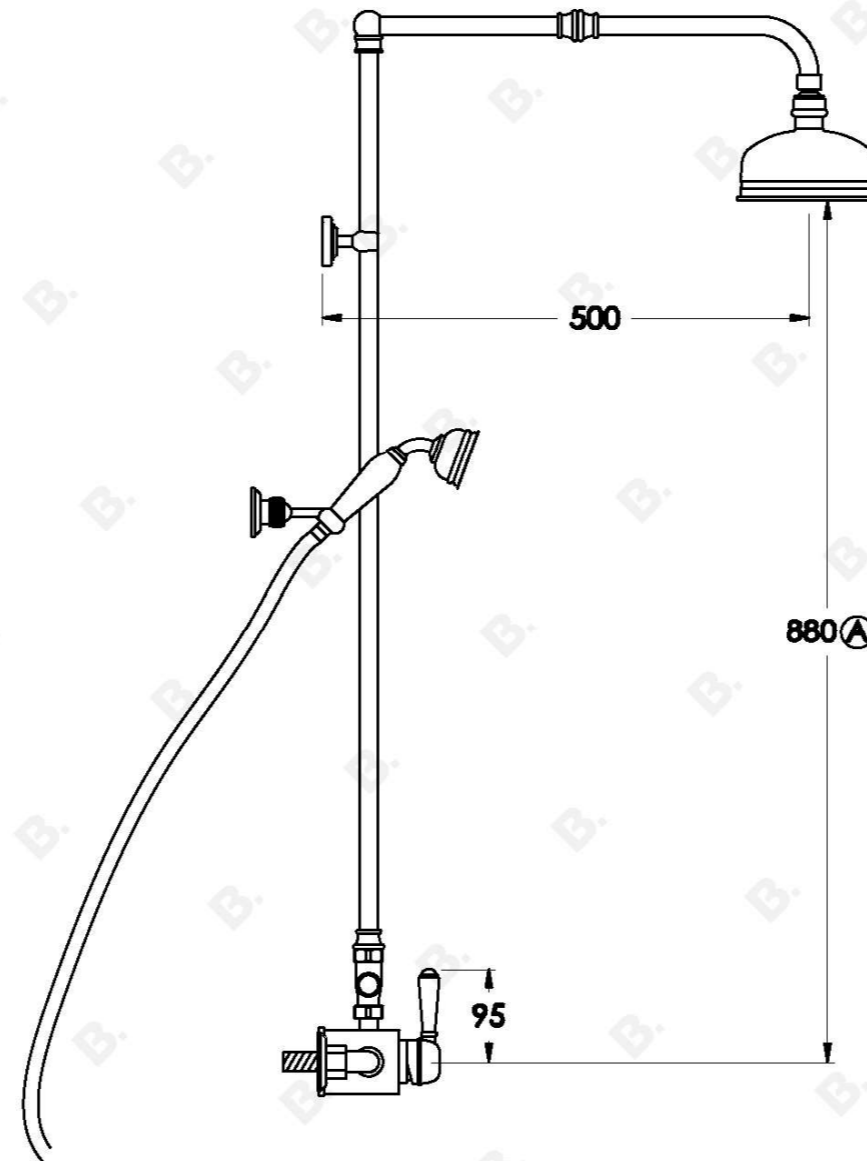

WINSLOW SHOWER MIXER SET WITH METAL LEVER

1.8114.22.3.XX

PRODUCT DIMENSIONS:

Front view:

Side view:

Top view: