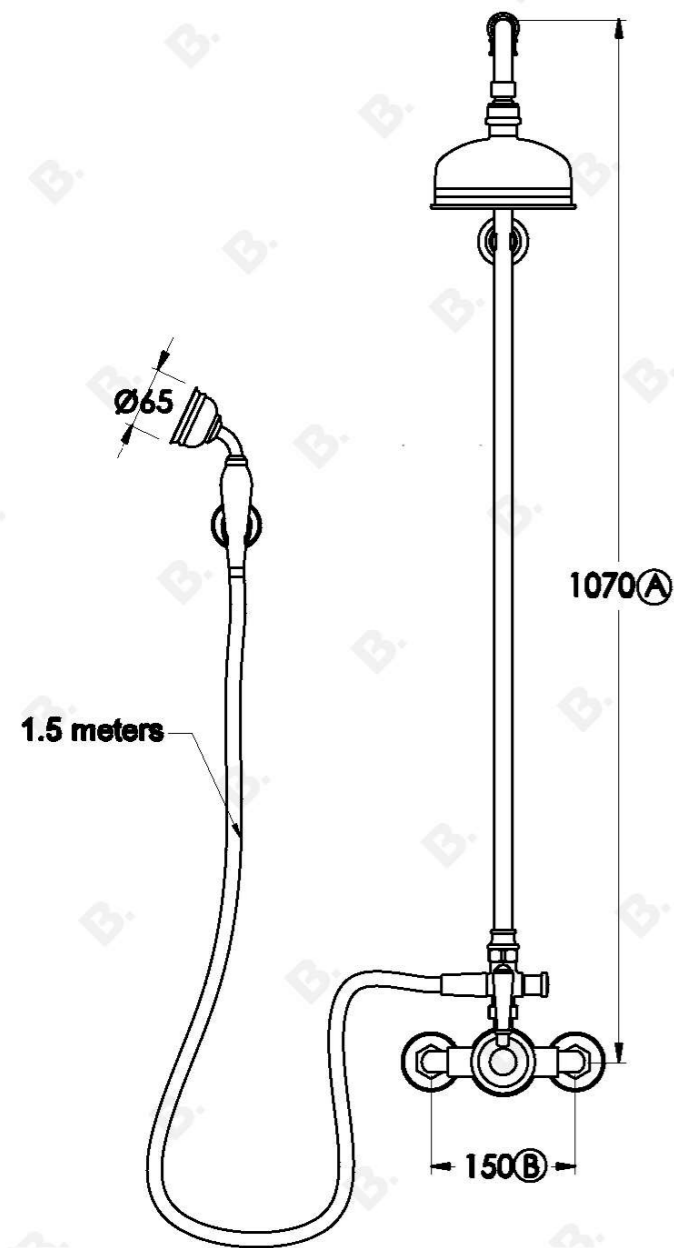

WINSLOW SHOWER MIXER SET WITH METAL LEVER

1.8114.22.3.XX

PRODUCT DIMENSIONS:

Front view:

Side view:

Top view: