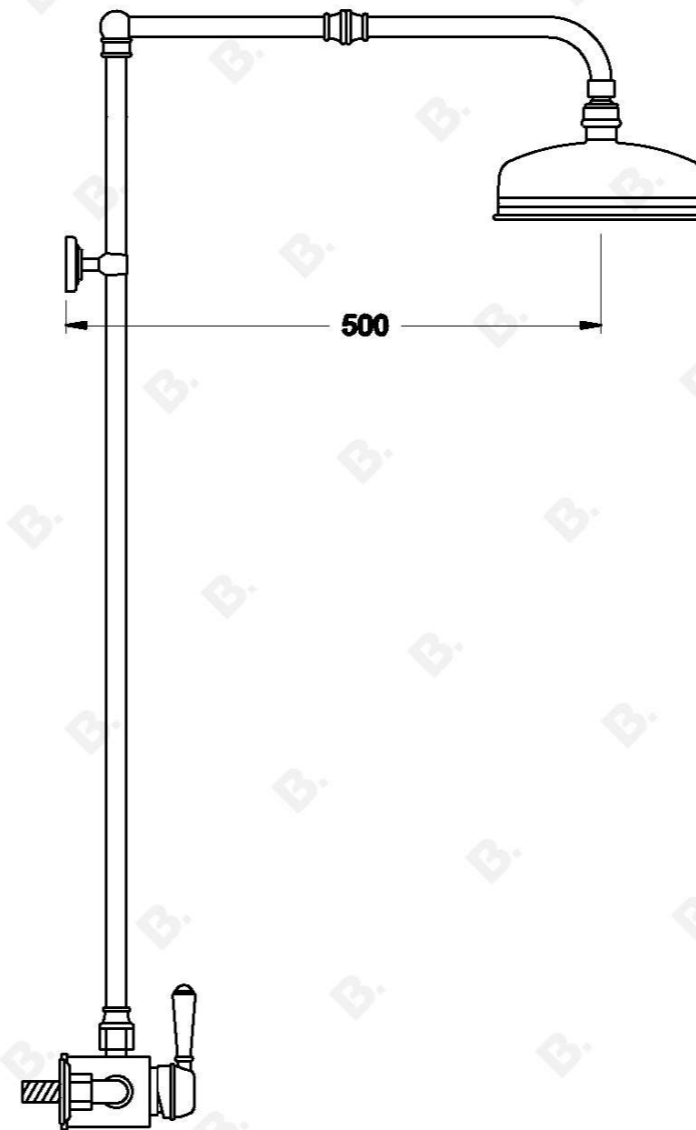

WINSLOW SHOWER MIXER SET WITH METAL LEVER

1.8114.20.3.XX

PRODUCT DIMENSIONS:

Front view:

Side view:

Top view: