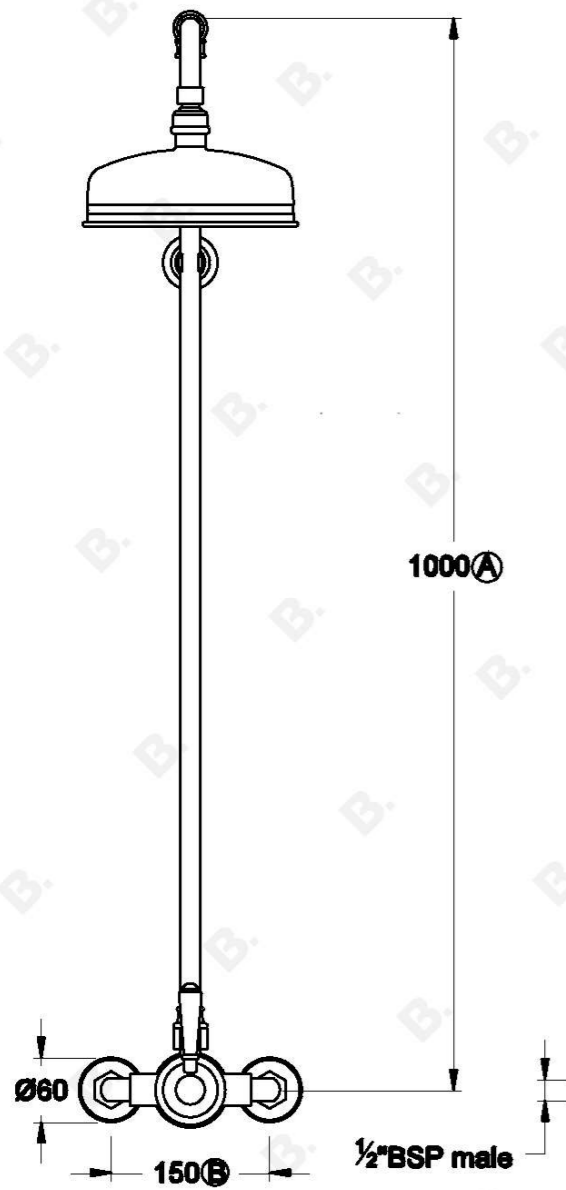

WINSLOW SHOWER MIXER SET WITH METAL LEVER

1.8114.20.3.XX

PRODUCT DIMENSIONS:

Front view:

Side view:

Top view: