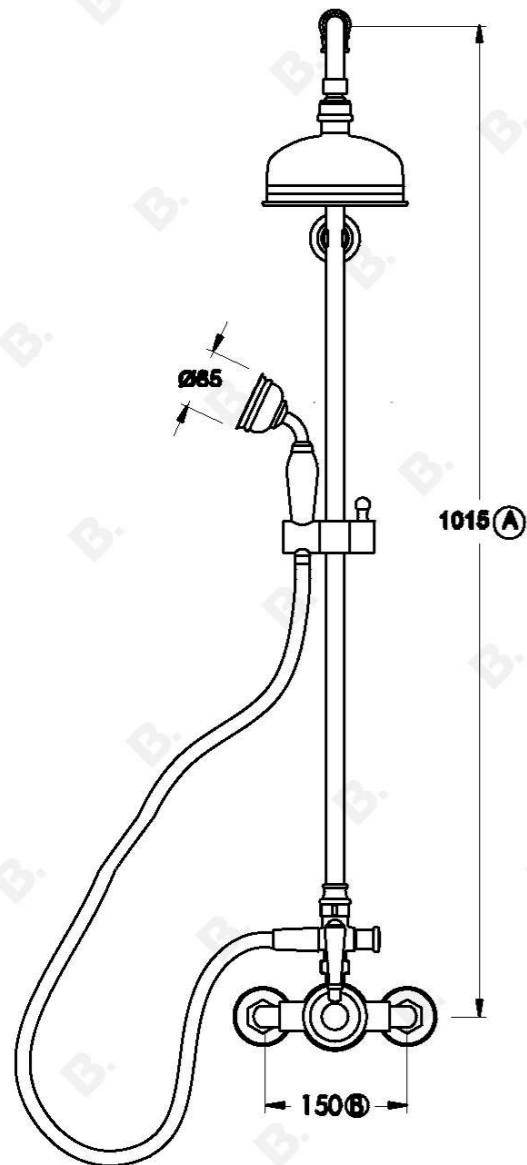

WINSLOW SHOWER MIXER SET WITH METAL LEVER

1.8114.03.3.XX

PRODUCT DIMENSIONS:

Front view:

Side view:

Top view: