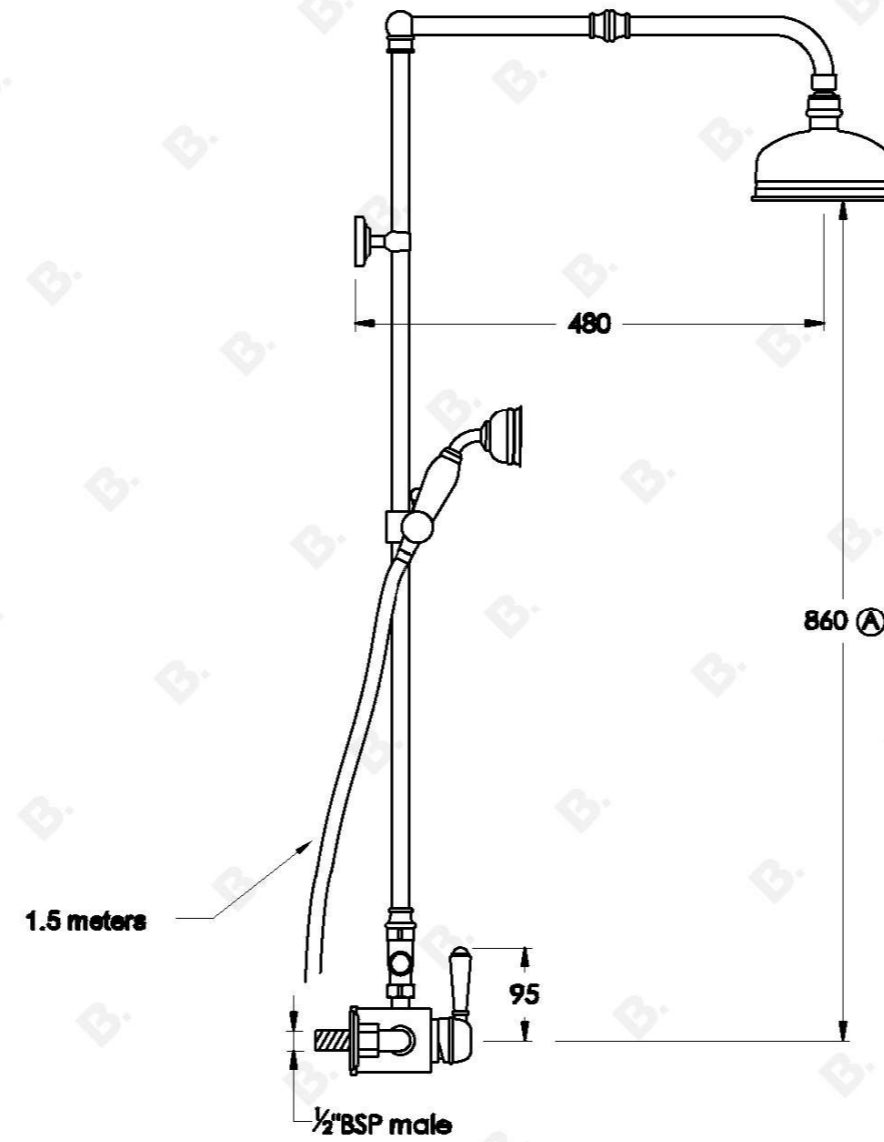

WINSLOW SHOWER MIXER SET WITH METAL LEVER

1.8114.03.3.XX

PRODUCT DIMENSIONS:

Front view:

Side view:

Top view: