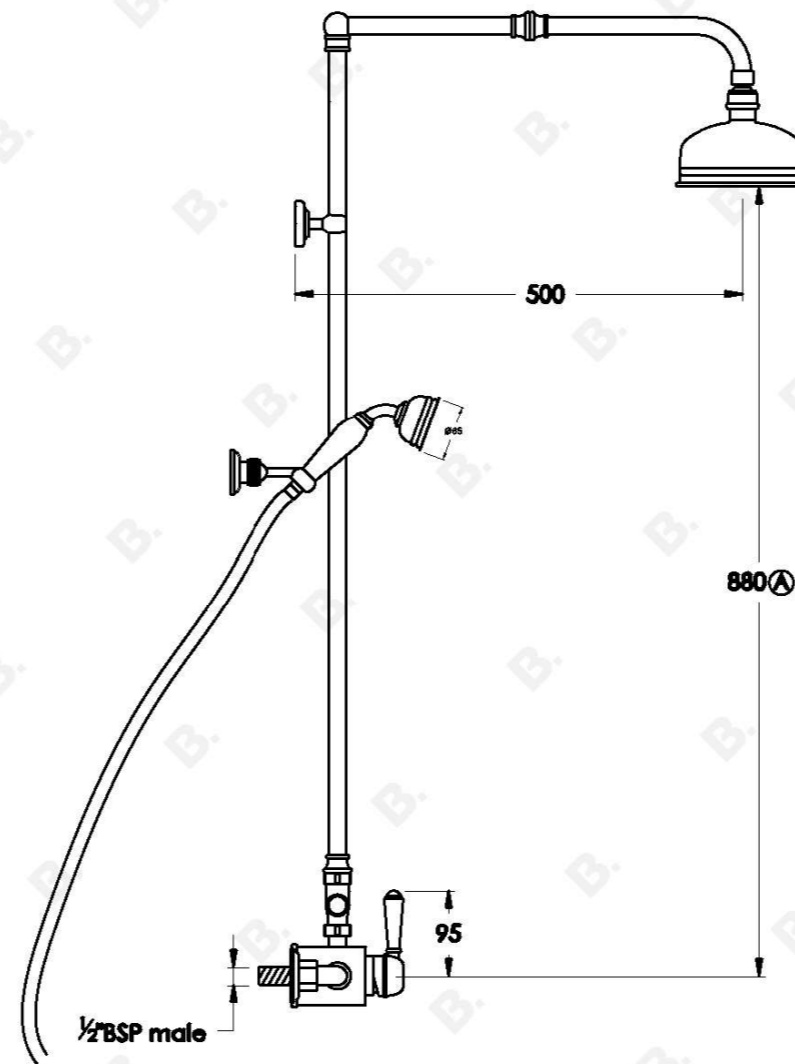

WINSLOW SHOWER MIXER SET WITH METAL LEVER

1.8114.02.3.XX

PRODUCT DIMENSIONS:

Front view:

Side view:

Top view: