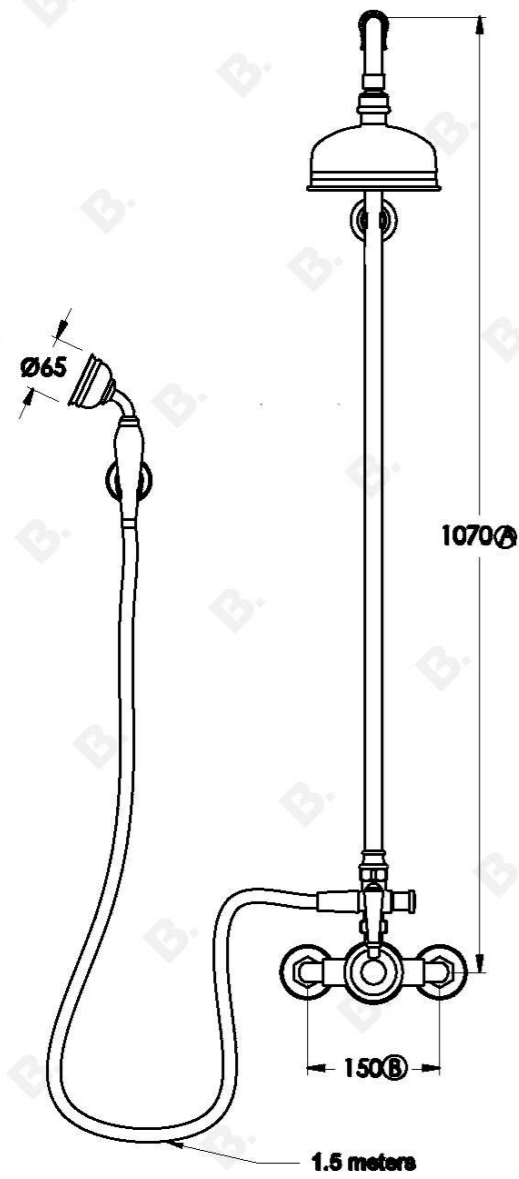

WINSLOW SHOWER MIXER SET WITH METAL LEVER

1.8114.02.3.XX

PRODUCT DIMENSIONS:

Front view:

Side view:

Top view: