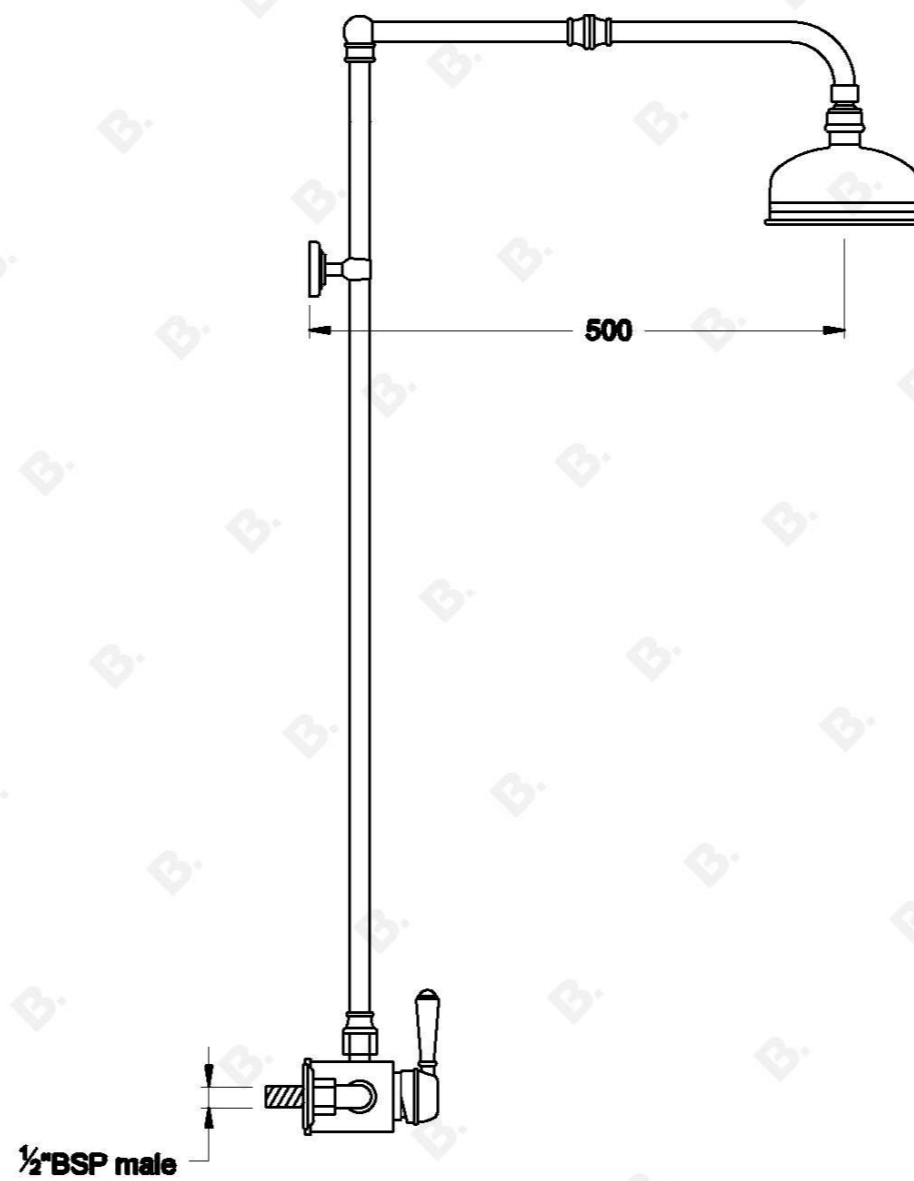

## WINSLOW SHOWER MIXER SET WITH METAL LEVER

1.8114.00.3.XX

### PRODUCT DIMENSIONS:

Front view:

Side view:

Top view: