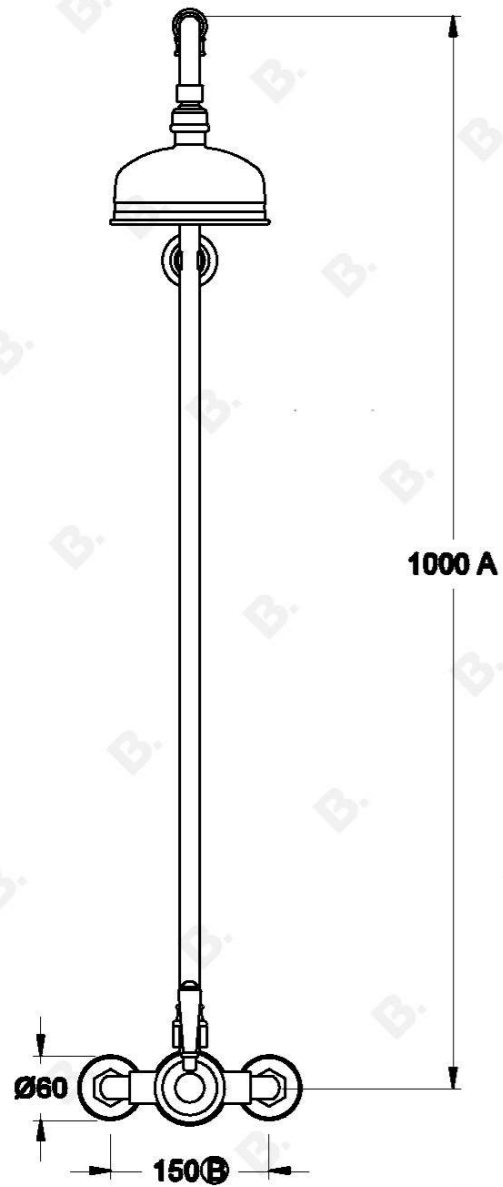

## WINSLOW SHOWER MIXER SET WITH METAL LEVER

1.8114.00.3.XX

### PRODUCT DIMENSIONS:

Front view:

Side view:

Top view: