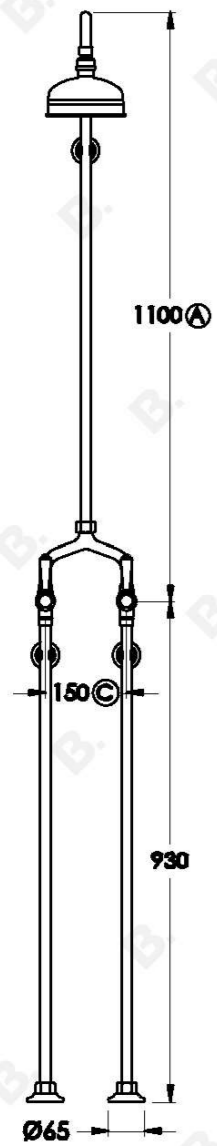

WINSLOW SHOWER SET WITH METAL LEVERS

1.8113.02.3.XX

PRODUCT DIMENSIONS:

Front view:

Side view:

Top view: