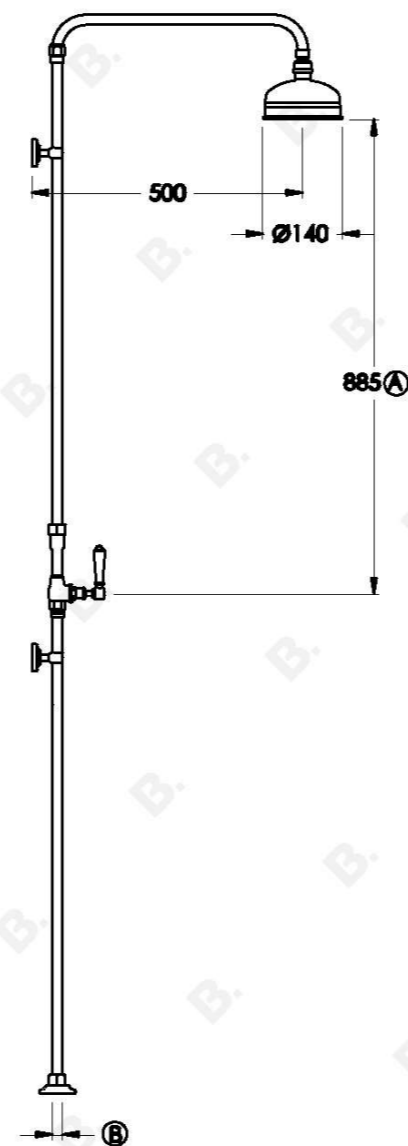

WINSLOW SHOWER SET WITH METAL LEVERS

1.8113.02.3.XX

PRODUCT DIMENSIONS:

Front view:

Side view:

Top view: