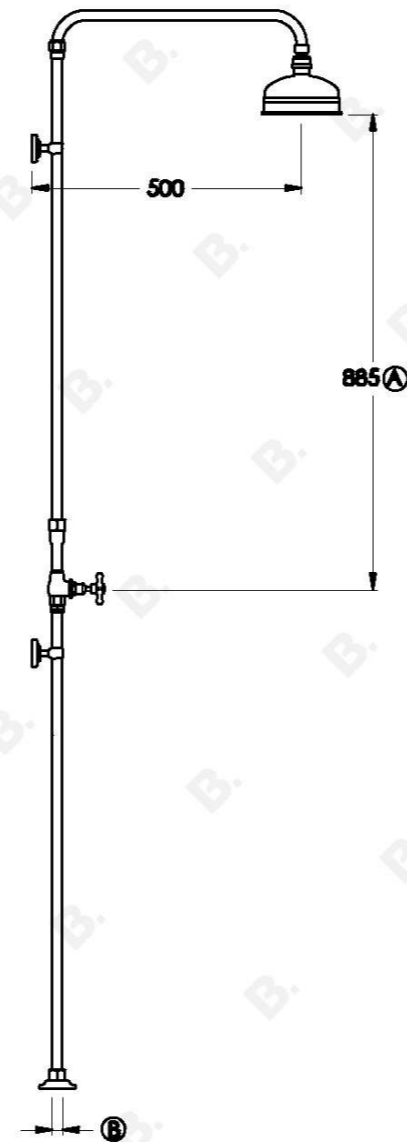

WINSLOW SHOWER SET WITH CROSS HANDLES - CERAMIC DISC

1.8113.02.2.XX

PRODUCT DIMENSIONS:

Front view:

Side view:

Top view: