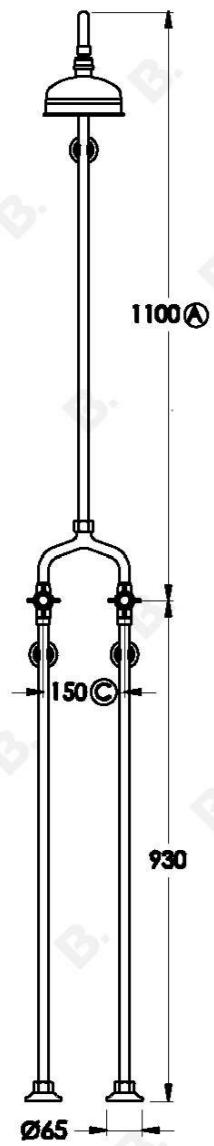

WINSLOW SHOWER SET WITH CROSS HANDLES - CERAMIC DISC

1.8113.02.2.XX

PRODUCT DIMENSIONS:

Front view:

Side view:

Top view: