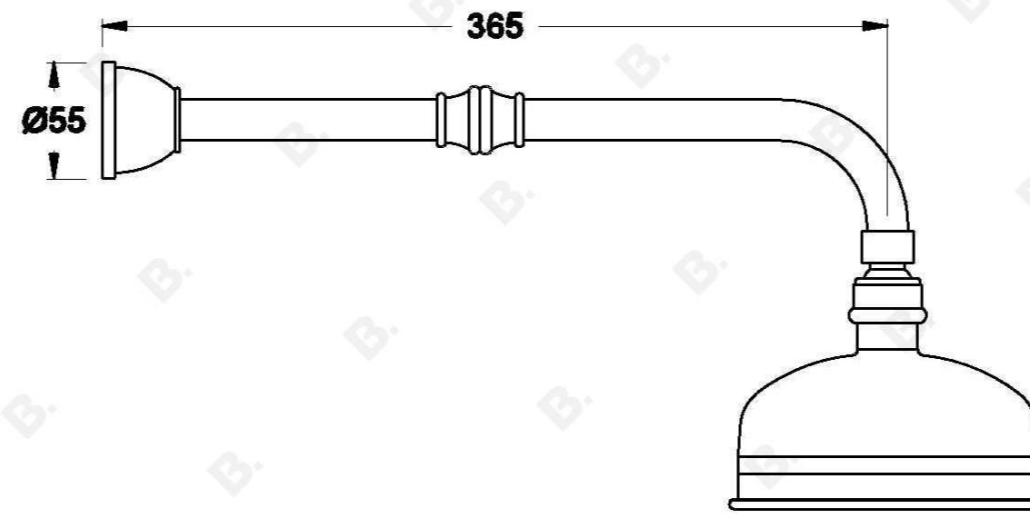

WINSLOW SHOWER SET WITH CROSS HANDLES - CERAMIC DISC

1.8111.00.2.XX

PRODUCT DIMENSIONS:

Front view:

Side view:

Top view: