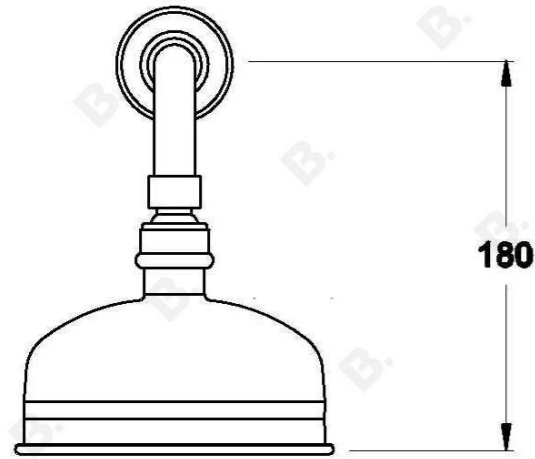

WINSLOW SHOWER SET WITH CROSS HANDLES - CERAMIC DISC

1.8111.00.2.XX

PRODUCT DIMENSIONS:

Front view:

Side view:

Top view: