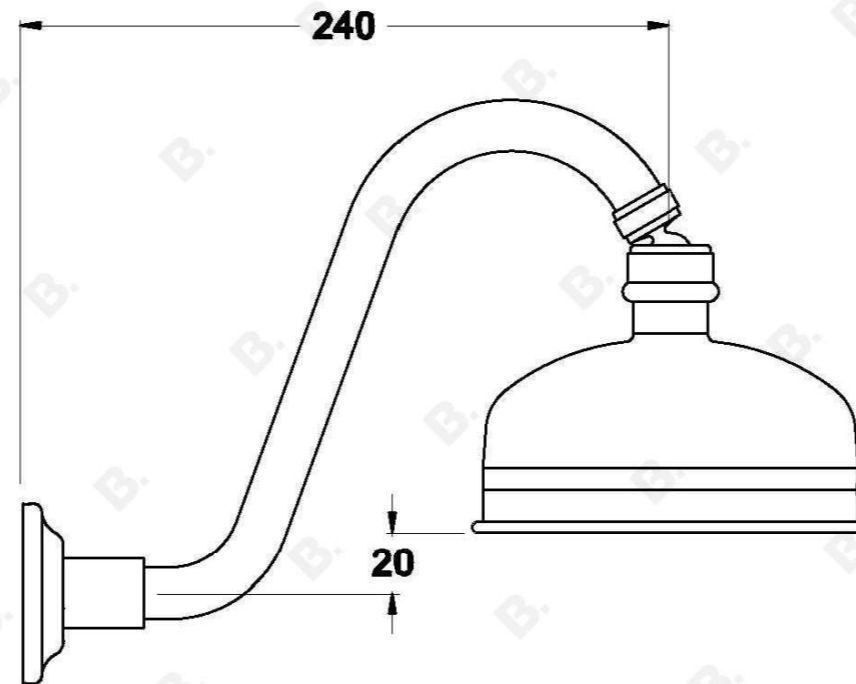

WINSLOW SHOWER SET WITH METAL LEVERS

1.8110.03.3.XX

PRODUCT DIMENSIONS:

Front view:

Side view:

Top view: