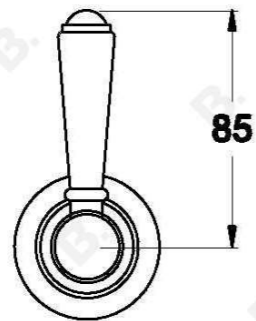

WINSLOW SHOWER SET WITH METAL LEVERS

1.8110.03.3.XX

PRODUCT DIMENSIONS:

Front view:

Side view:

Top view: