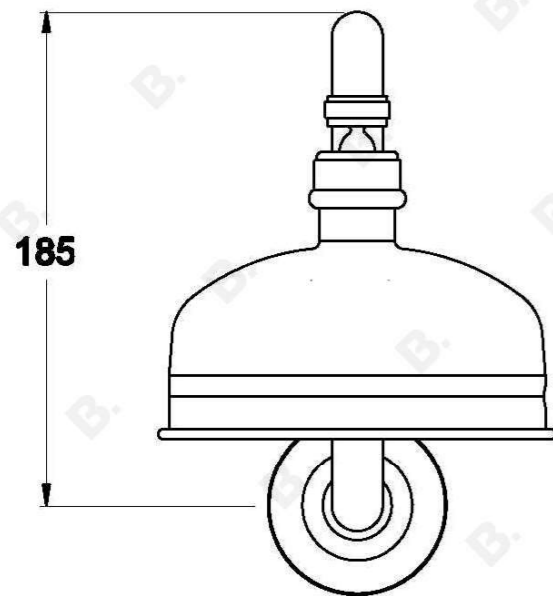

WINSLOW SHOWER SET WITH METAL LEVERS

1.8110.03.3.XX

PRODUCT DIMENSIONS:

Front view:

Side view:

Top view: