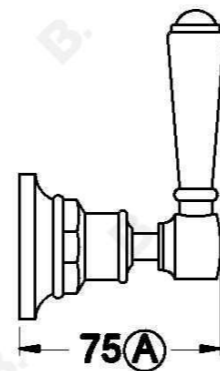

WINSLOW SHOWER SET WITH METAL LEVERS

1.8110.03.3.XX

PRODUCT DIMENSIONS:

Front view:

Side view:

Top view: