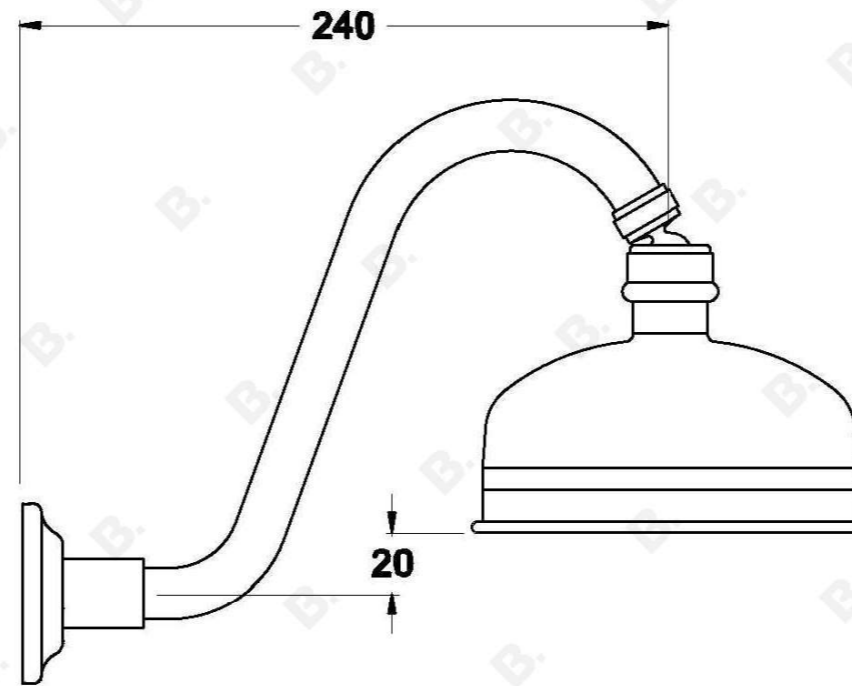

## WINSLOW SHOWER SET WITH CROSS HANDLES - CERAMIC DISC

1.8110.03.2.XX

### PRODUCT DIMENSIONS:

Front view:

Side view:

Top view: