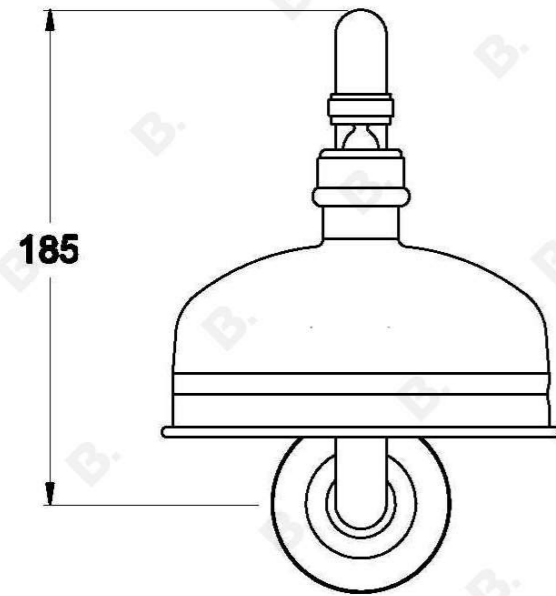

## WINSLOW SHOWER SET WITH CROSS HANDLES - CERAMIC DISC

1.8110.03.2.XX

### PRODUCT DIMENSIONS:

Front view:

Side view:

Top view: