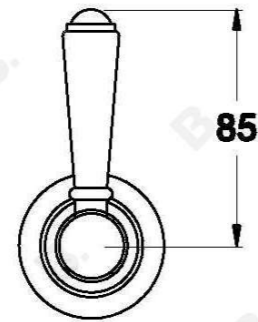

WINSLOW SHOWER SET WITH METAL LEVERS

1.8110.00.3.XX

PRODUCT DIMENSIONS:

Front view:

200

85

Side view:

70

235

75(A)

Top view:

Ø55

Ø65

Ø100