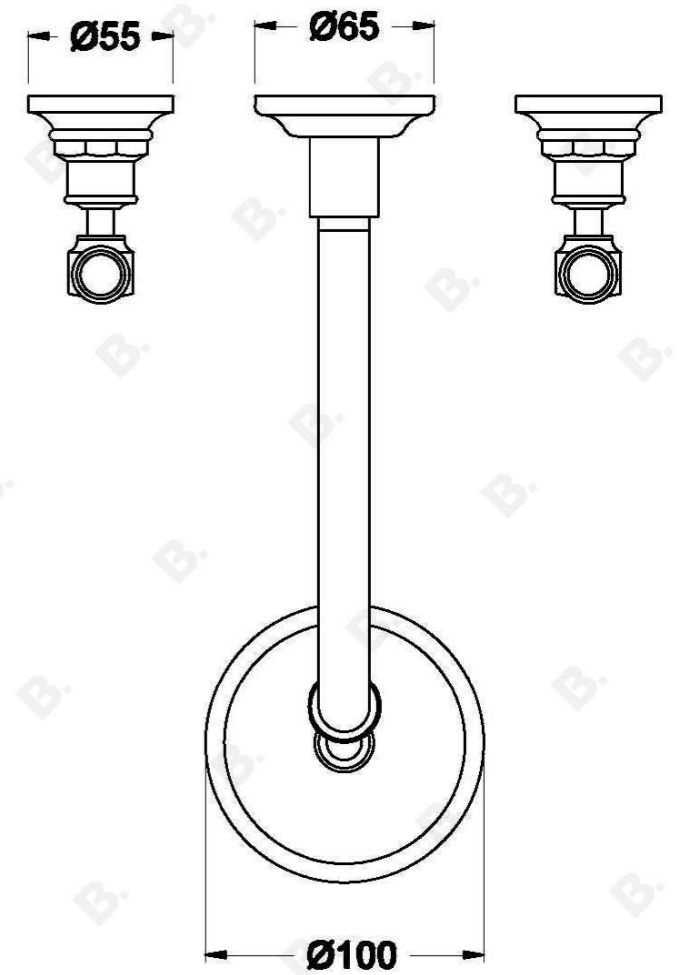

WINSLOW SHOWER SET WITH METAL LEVERS

1.8110.00.3.XX

PRODUCT DIMENSIONS:

Front view:

200

85

Side view:

70

235

75(A)

Top view:

Ø55

Ø65

Ø100