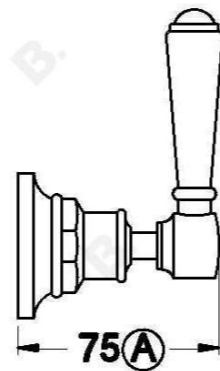

WINSLOW SHOWER SET WITH METAL LEVERS

1.8110.00.3.XX

PRODUCT DIMENSIONS:

Front view:

200

85

Side view:

70

235

75(A)

Top view:

Ø55

Ø65

Ø100