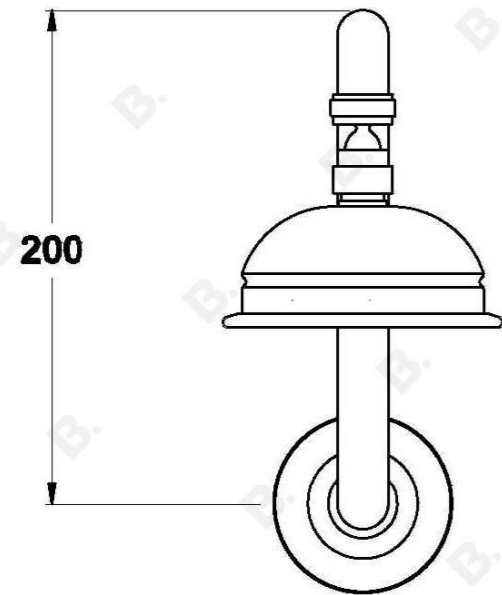

WINSLOW SHOWER SET WITH METAL LEVERS

1.8110.00.3.XX

PRODUCT DIMENSIONS:

Front view:

200

85

Side view:

70

235

75(A)

Top view:

Ø55

Ø65

Ø100