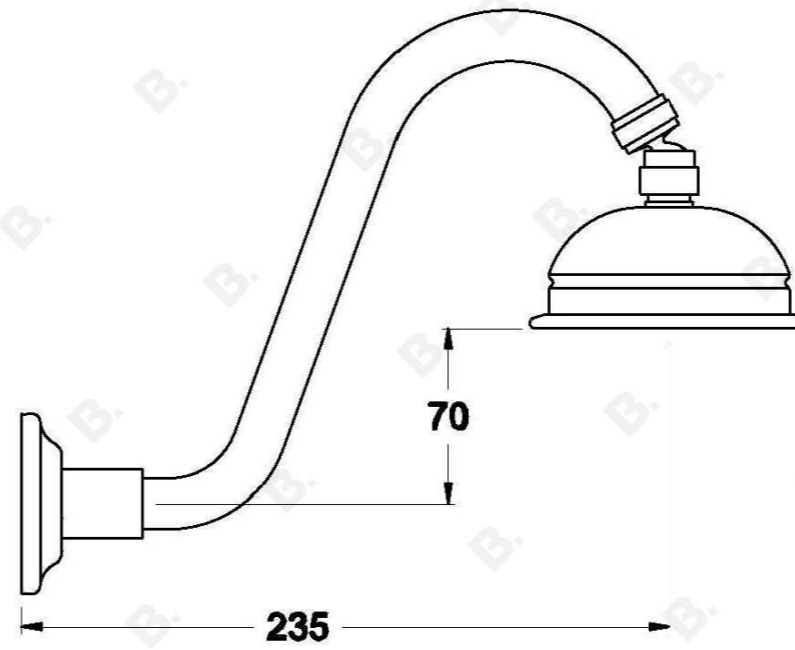

WINSLOW SHOWER SET WITH METAL LEVERS

1.8110.00.3.XX

PRODUCT DIMENSIONS:

Front view:

200

85

Side view:

70

235

75(A)

Top view:

Ø55

Ø65

Ø100