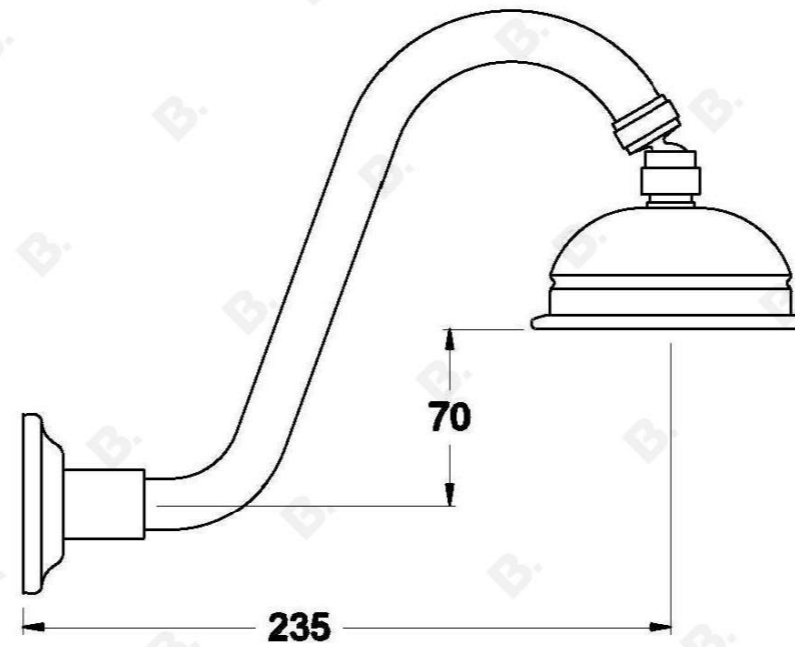

WINSLOW SHOWER SET WITH CROSS HANDLES - CERAMIC DISC

1.8110.00.2.XX

PRODUCT DIMENSIONS:

Front view:

Side view:

Top view: