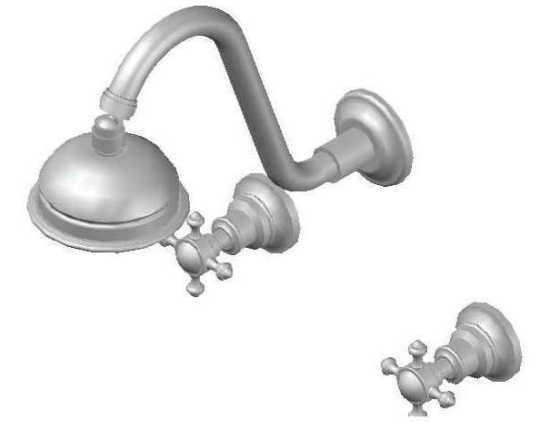

WINSLOW SHOWER SET WITH CROSS HANDLES - CERAMIC DISC

1.8110.00.2.XX

PRODUCT DIMENSIONS:

Front view:

Side view:

Top view: