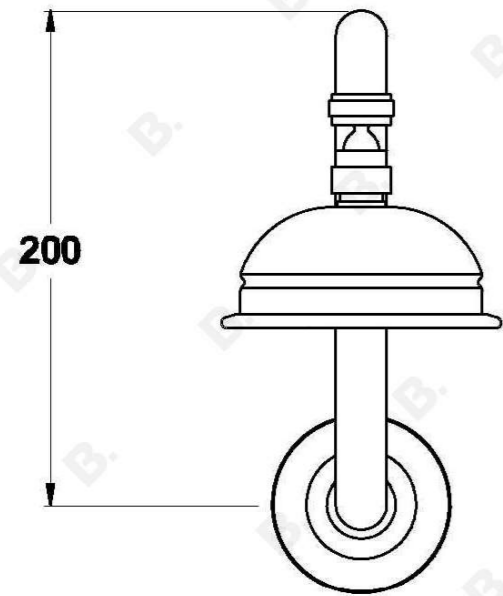

WINSLOW SHOWER SET WITH CROSS HANDLES - CERAMIC DISC

1.8110.00.2.XX

PRODUCT DIMENSIONS:

Front view:

Side view:

Top view: