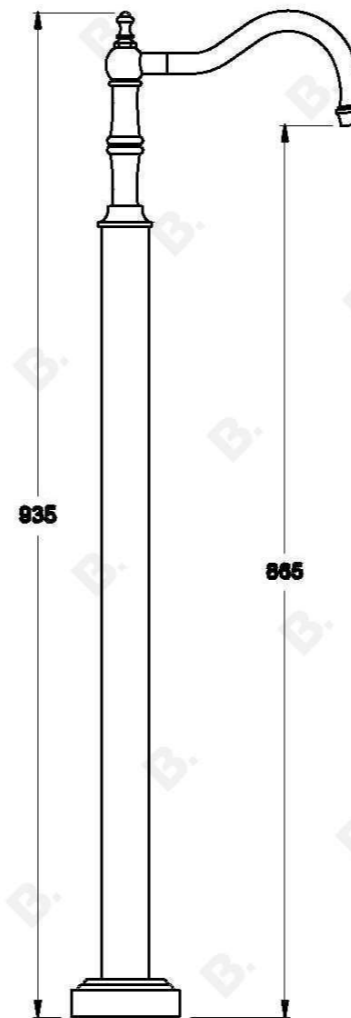

WINSLOW BATH MIXER WITH METAL LEVER

1.8108.06.3.XX

PRODUCT DIMENSIONS:

Front view:

Side view:

Top view:

Note: specific installation kit is supplied with this product.