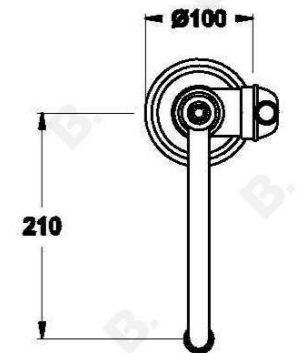

WINSLOW BATH MIXER WITH METAL LEVER

1.8108.06.3.XX

PRODUCT DIMENSIONS:

Front view:

Side view:

Top view:

Note: specific installation kit is supplied with this product.