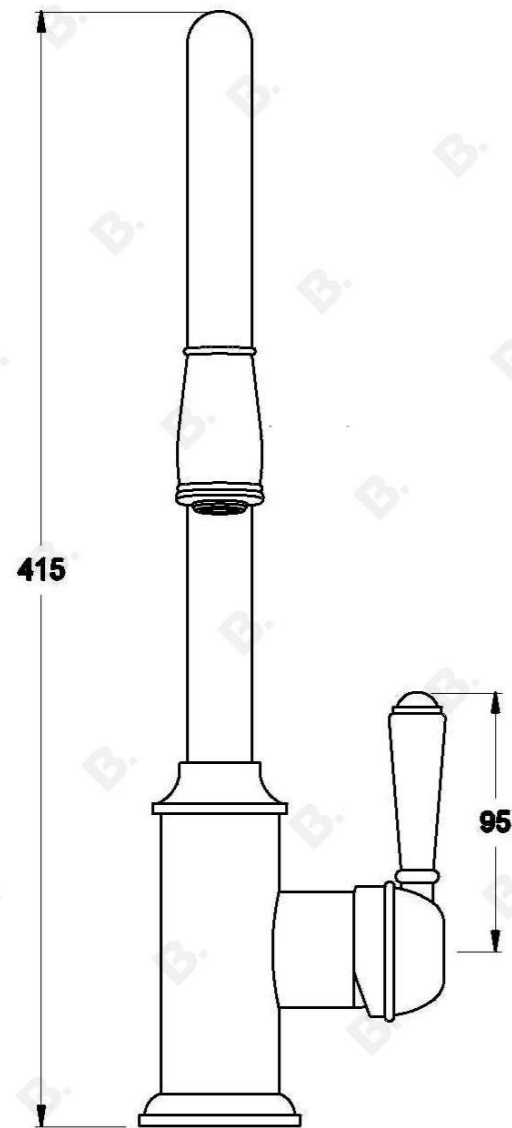

WINSLOW KITCHEN MIXER WITH PULL-OUT SPRAY AND METAL LEVER

1.8108.04.3.XX

PRODUCT DIMENSIONS:

Front view:

Side view:

Top view:

Note: Mixer requires a $\text{Ø}35\text{mm}$ hole in bench or basin Max benchtop thickness of TBA