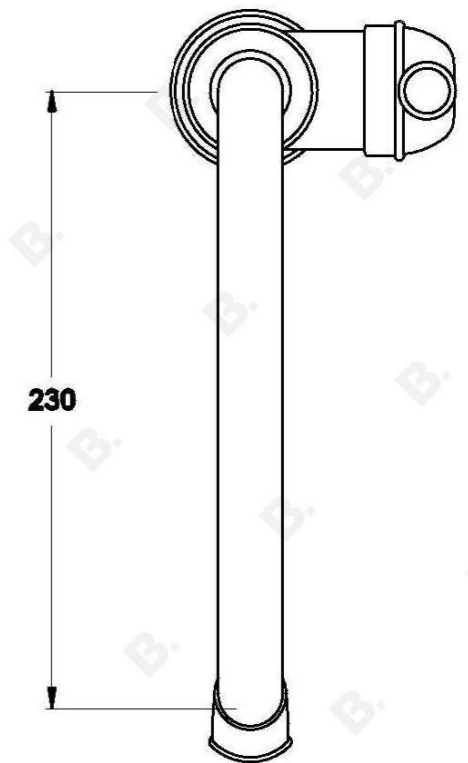

WINSLOW KITCHEN MIXER WITH PULL-OUT SPRAY AND METAL LEVER

1.8108.04.3.XX

PRODUCT DIMENSIONS:

Front view:

Side view:

Top view:

Note: Mixer requires a $\text{Ø}35\text{mm}$ hole in bench or basin Max benchtop thickness of TBA