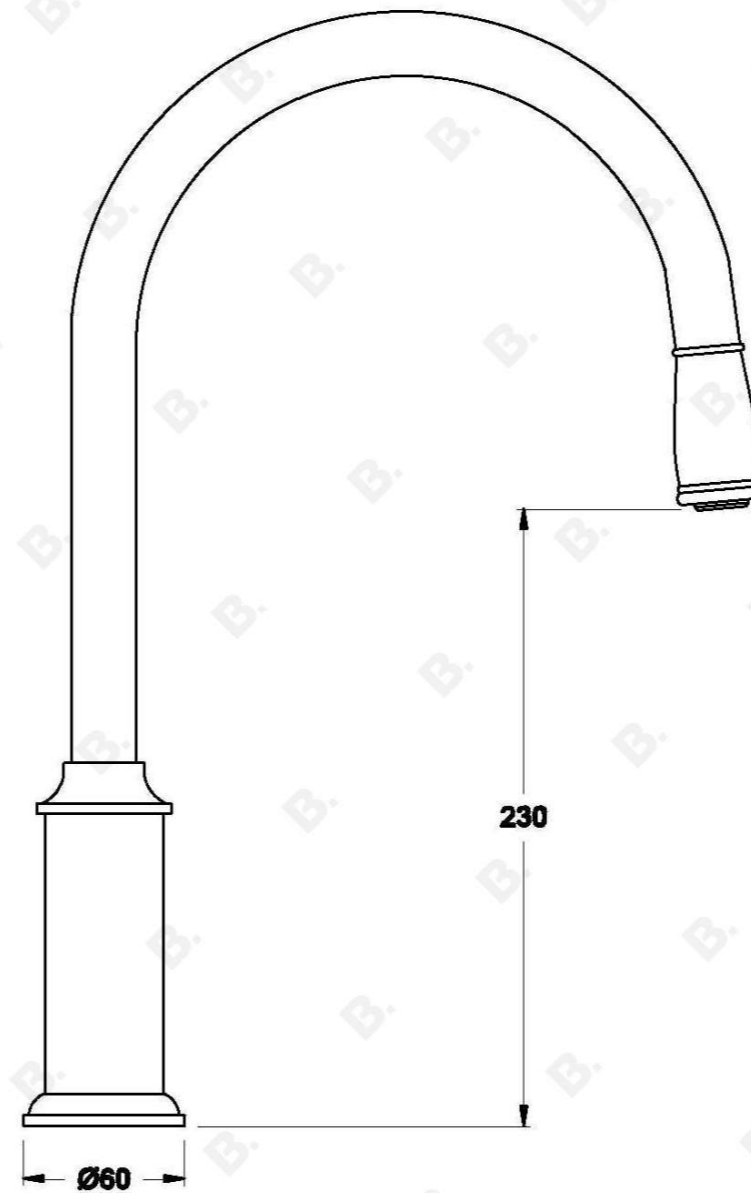

WINSLOW KITCHEN MIXER WITH PULL-OUT SPRAY AND METAL LEVER

1.8108.04.3.XX

PRODUCT DIMENSIONS:

Front view:

Side view:

Top view:

Note: Mixer requires a $\text{Ø}35\text{mm}$ hole in bench or basin Max benchtop thickness of TBA