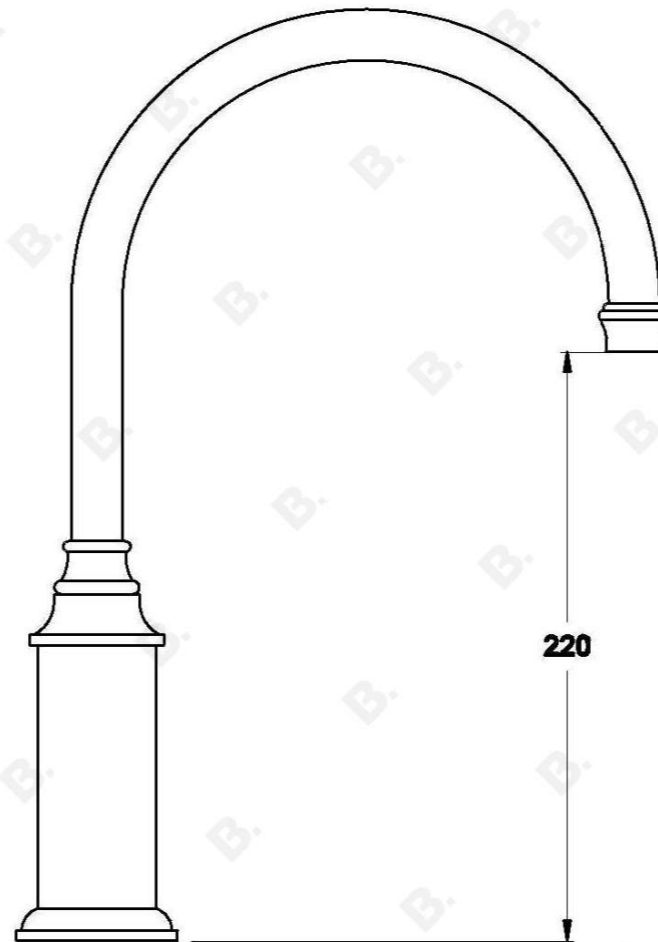

WINSLOW KITCHEN MIXER WITH METAL LEVER

1.8108.00.3.XX

PRODUCT DIMENSIONS:

Front view:

Side view:

Top view:

Note: Mixer requires a $\text{Ø}35\text{mm}$ hole in the basin or bench