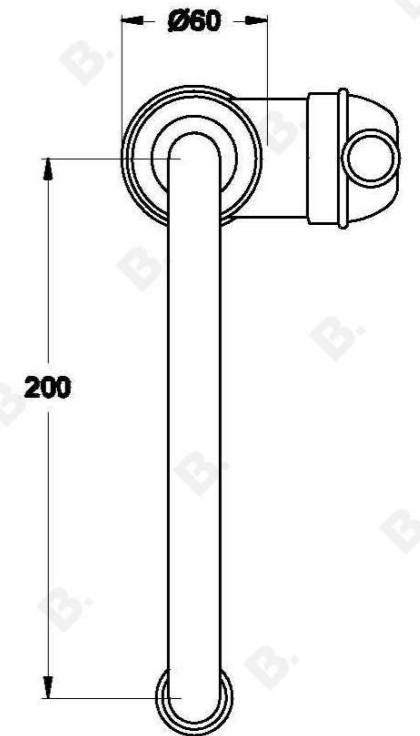

WINSLOW KITCHEN MIXER WITH METAL LEVER

1.8108.00.3.XX

PRODUCT DIMENSIONS:

Front view:

Side view:

Top view:

Note: Mixer requires a $\text{Ø}35\text{mm}$ hole in the basin or bench