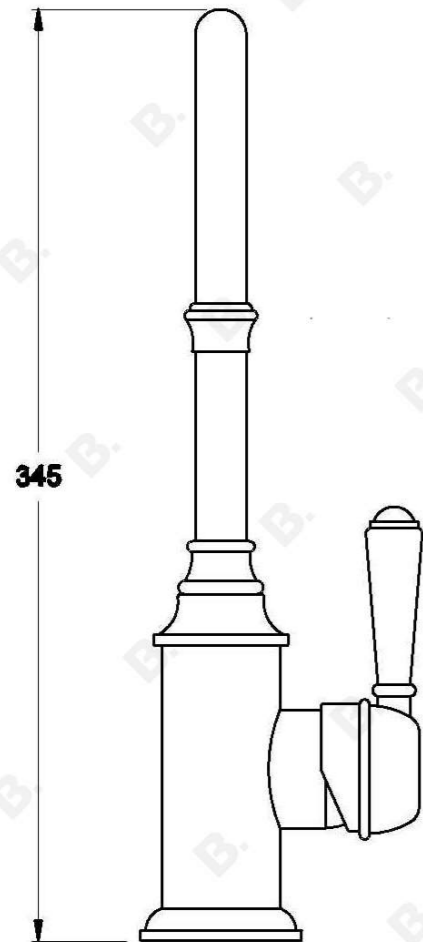

WINSLOW KITCHEN MIXER WITH METAL LEVER

1.8108.00.3.XX

PRODUCT DIMENSIONS:

Front view:

Side view:

Top view:

Note: Mixer requires a $\text{Ø}35\text{mm}$ hole in the basin or bench