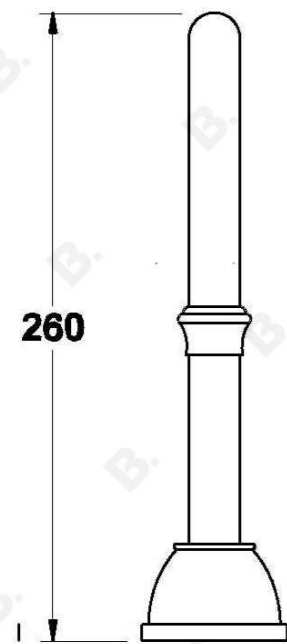

WINSLOW BATH SPOUT

1.8107.30.0.XX

PRODUCT DIMENSIONS:

Front view:

Side view:

Top view: