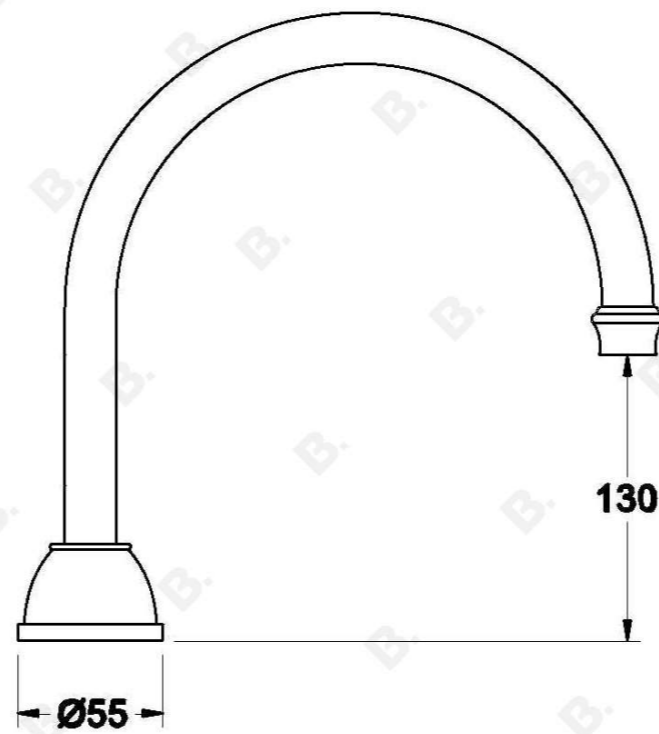

WINSLOW BATH SPOUT

1.8107.30.0.XX

PRODUCT DIMENSIONS:

Front view:

Side view:

Top view: