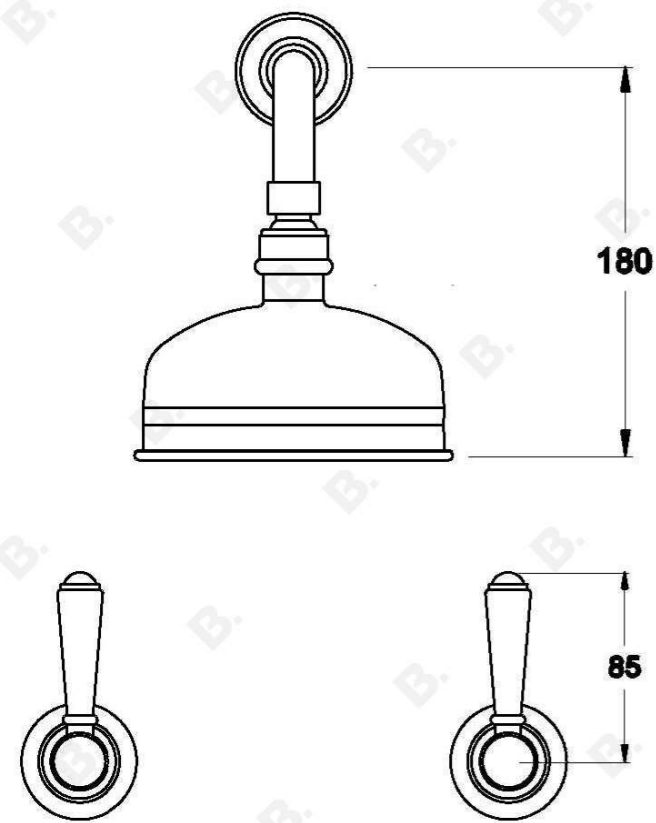

WINSLOW SHOWER SET WITH METAL LEVERS

1.8111.00.3.XX

PRODUCT DIMENSIONS:

Front view:

Side view:

Top view: