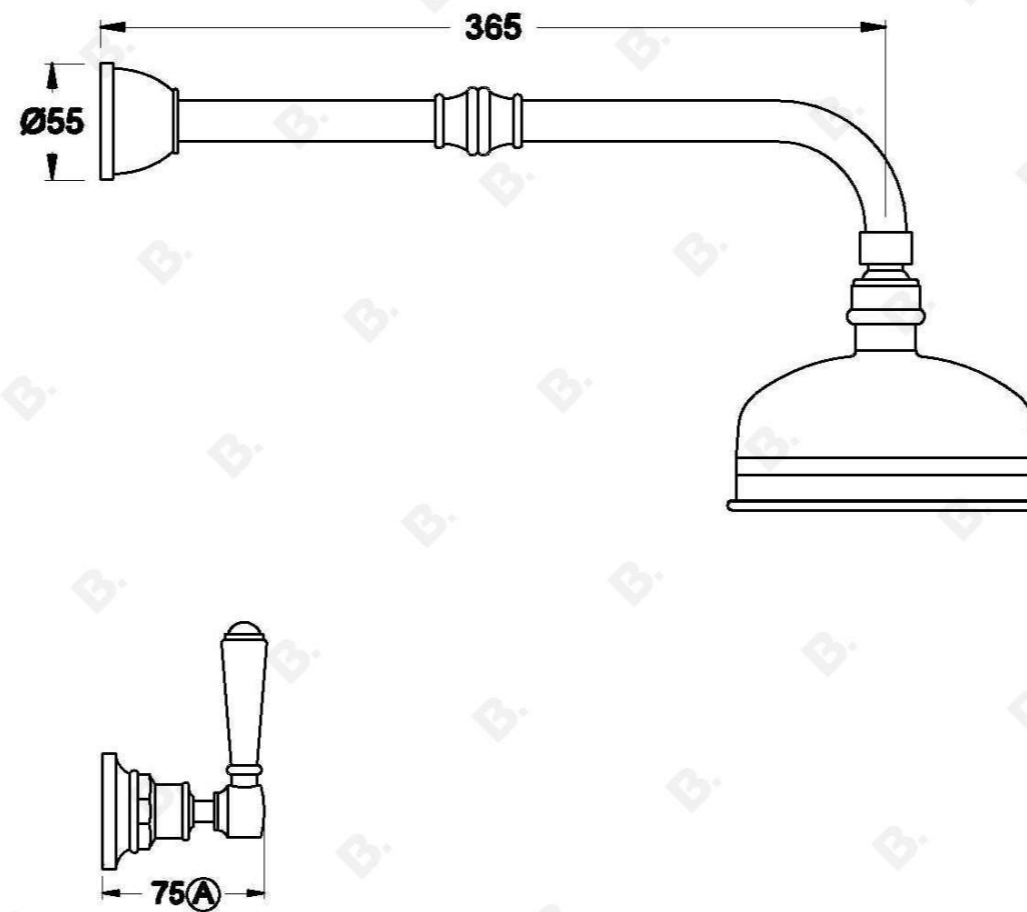

WINSLOW SHOWER SET WITH METAL LEVERS

1.8111.00.3.XX

PRODUCT DIMENSIONS:

Front view:

Side view:

Top view: