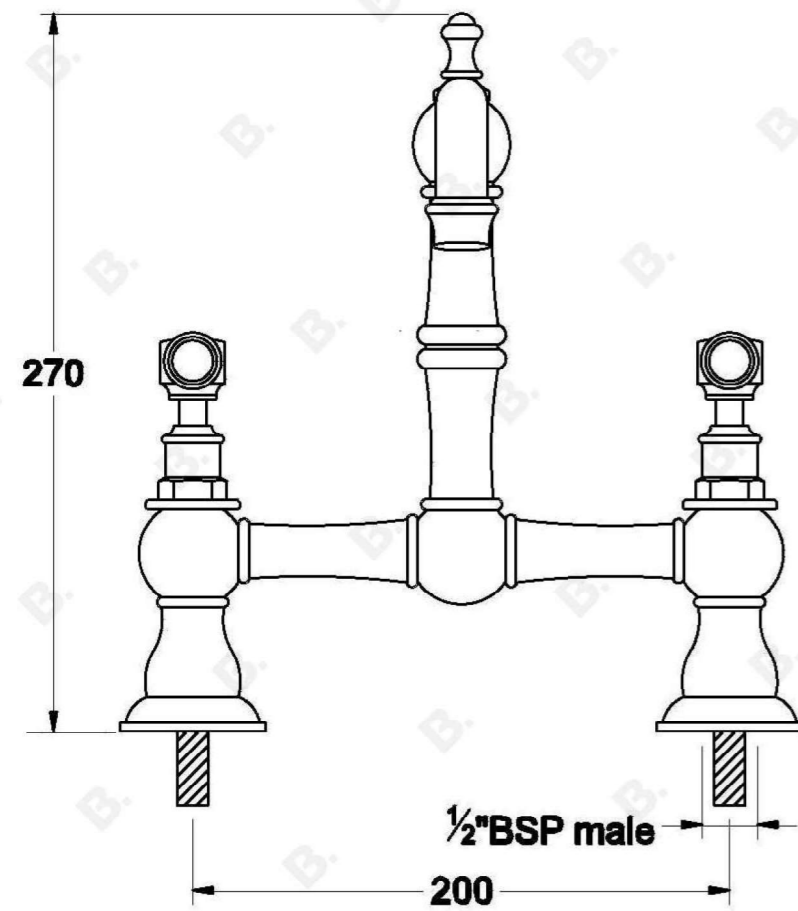

## WINSLOW BASIN SET WITH METAL LEVERS

1.8101.02.3.XX

### PRODUCT DIMENSIONS:

Front view:

Side view:

Top view: