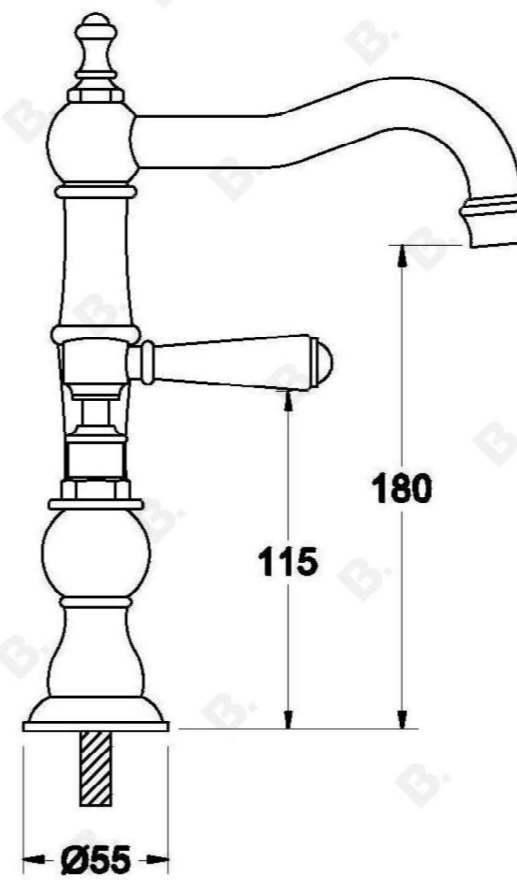

## WINSLOW BASIN SET WITH METAL LEVERS

1.8101.02.3.XX

### PRODUCT DIMENSIONS:

Front view:

Side view:

Top view: