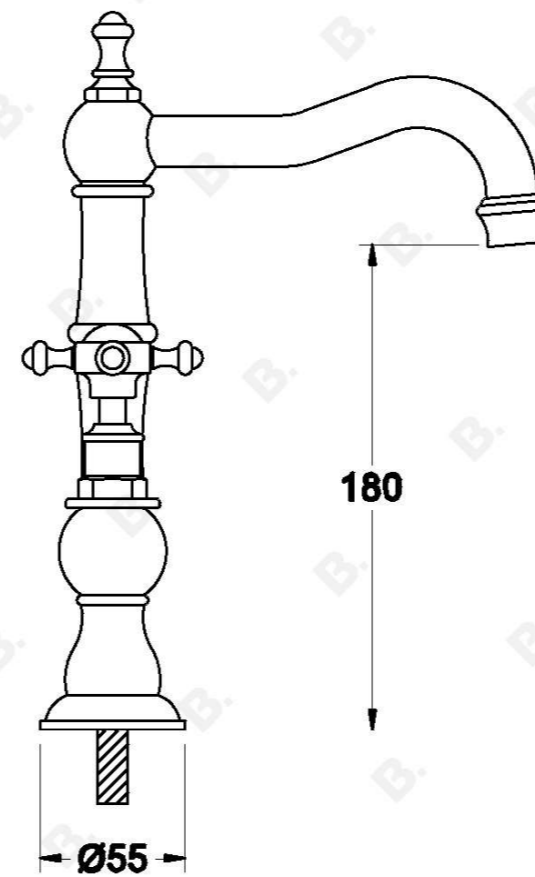

WINSLOW BASIN SET WITH CROSS HANDLES - CERAMIC DISC

1.8101.02.2.XX

PRODUCT DIMENSIONS:

Front view:

Side view:

Top view: