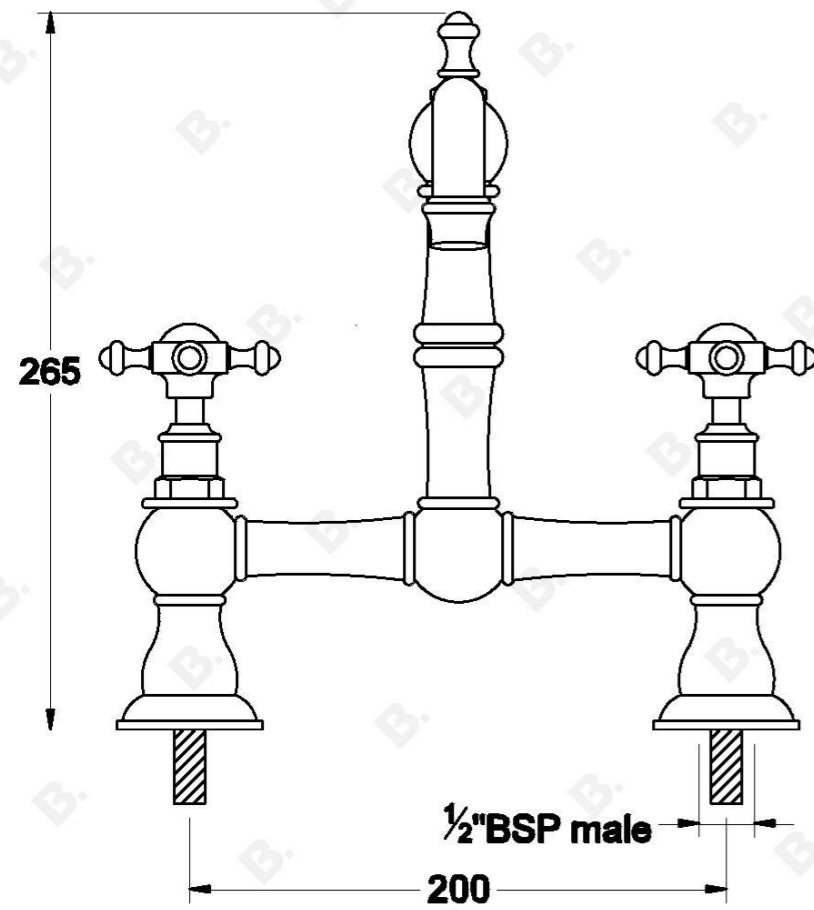

WINSLOW BASIN SET WITH CROSS HANDLES - CERAMIC DISC

1.8101.02.2.XX

PRODUCT DIMENSIONS:

Front view:

Side view:

Top view: