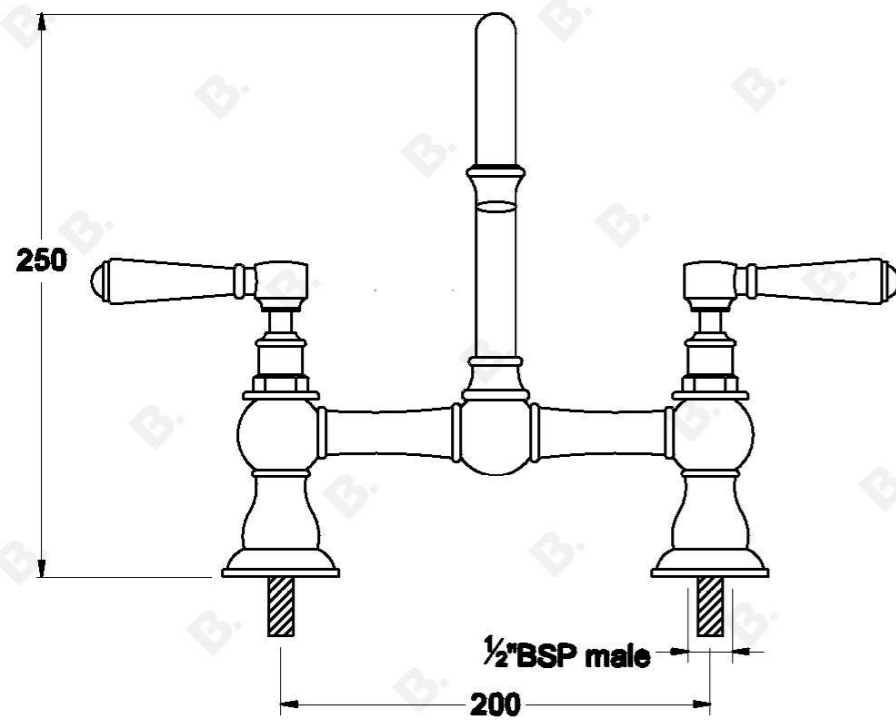

WINSLOW BASIN SET WITH METAL LEVERS

1.8101.00.3.XX

PRODUCT DIMENSIONS:

Front view:

Side view:

Top view: