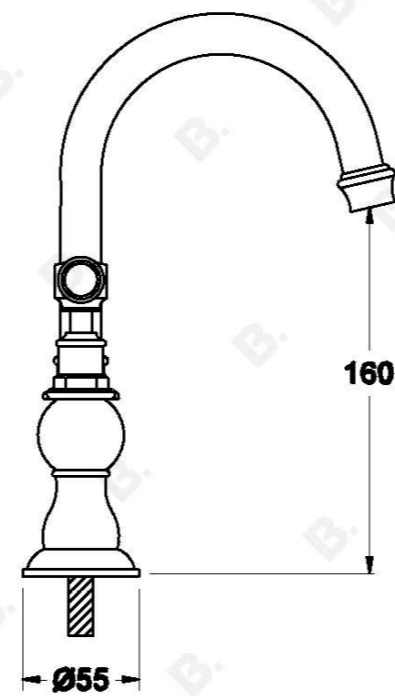

WINSLOW BASIN SET WITH METAL LEVERS

1.8101.00.3.XX

PRODUCT DIMENSIONS:

Front view:

Side view:

Top view: