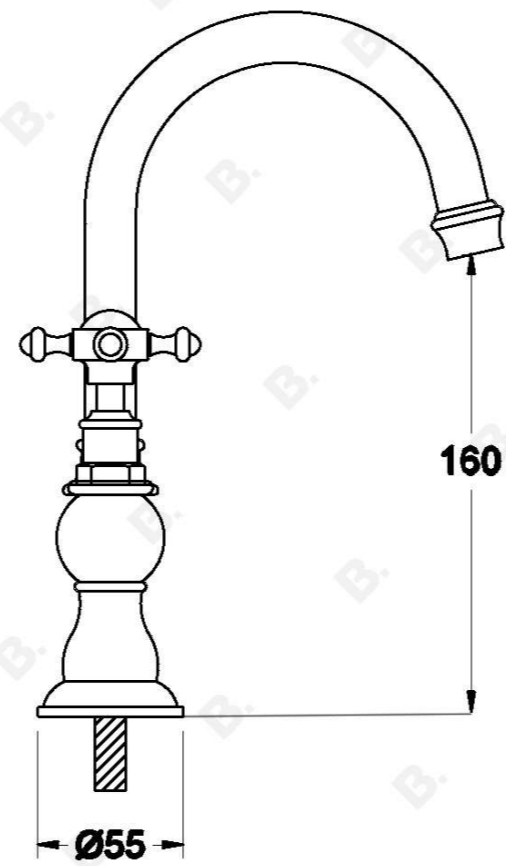

Brodware

WINSLOW BASIN SET WITH CROSS HANDLES - CERAMIC DISC

1.8101.00.2.XX

PRODUCT DIMENSIONS:

Front view:

Side view:

Top view: