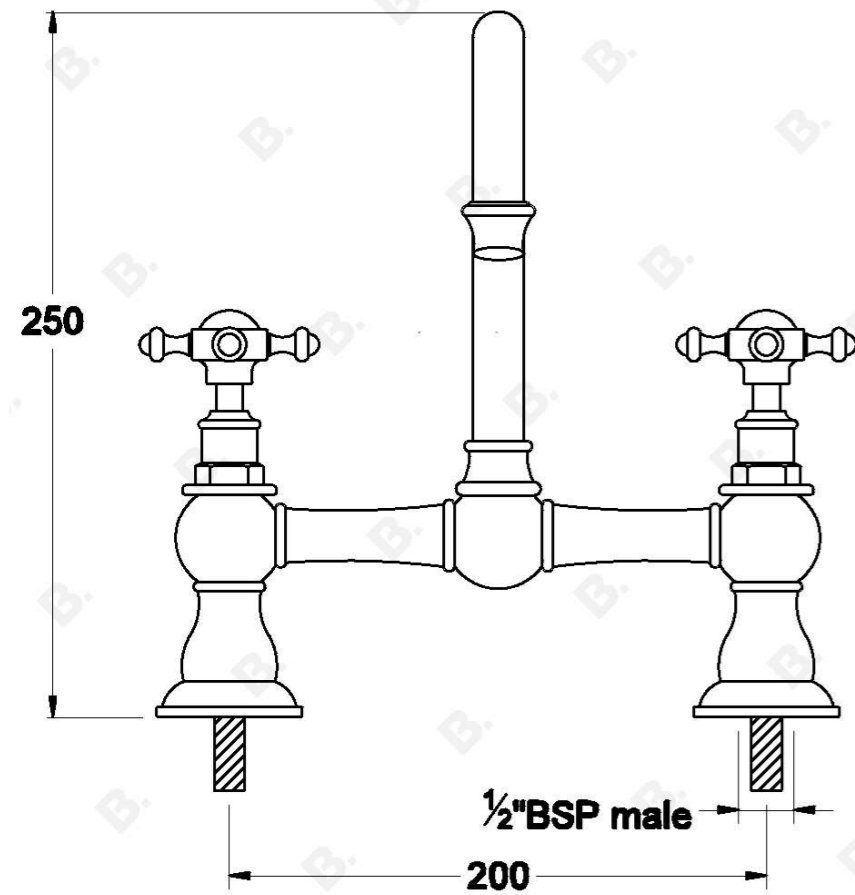

Brodware

WINSLOW BASIN SET WITH CROSS HANDLES - CERAMIC DISC

1.8101.00.2.XX

PRODUCT DIMENSIONS:

Front view:

Side view:

Top view: