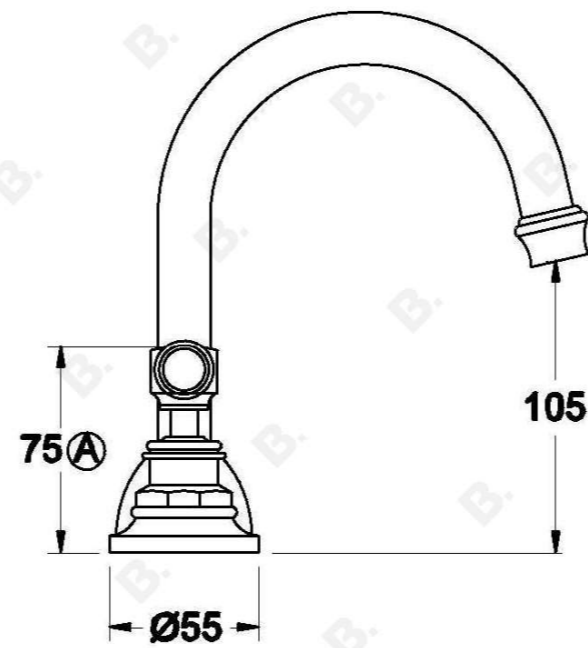

WINSLOW BASIN SET WITH METAL LEVERS

1.8100.00.3.XX

PRODUCT DIMENSIONS:

Front view:

Side view:

Top view: