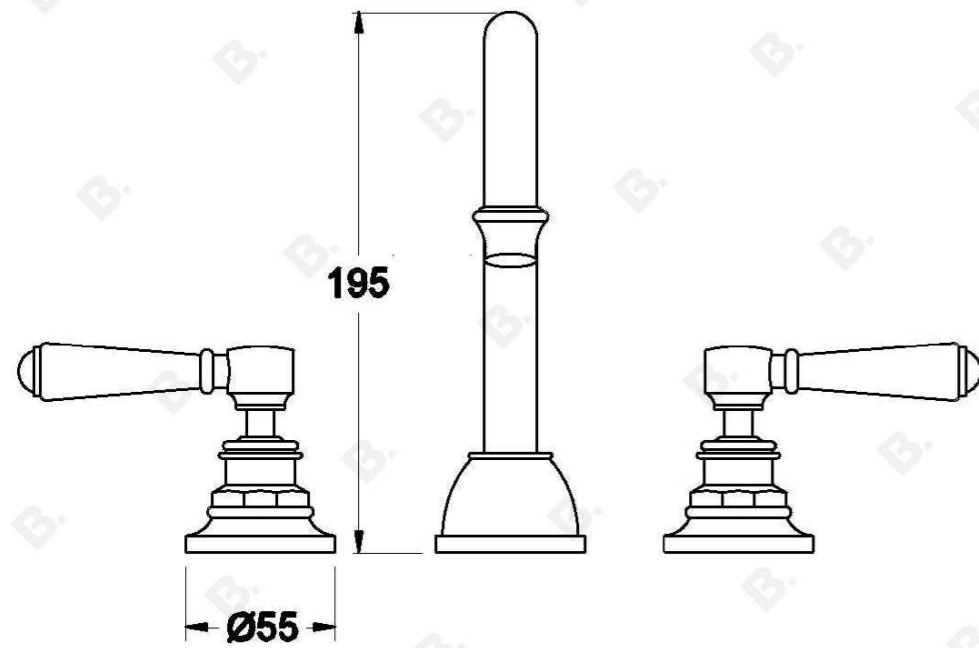

WINSLOW BASIN SET WITH METAL LEVERS

1.8100.00.3.XX

PRODUCT DIMENSIONS:

Front view:

Side view:

Top view: