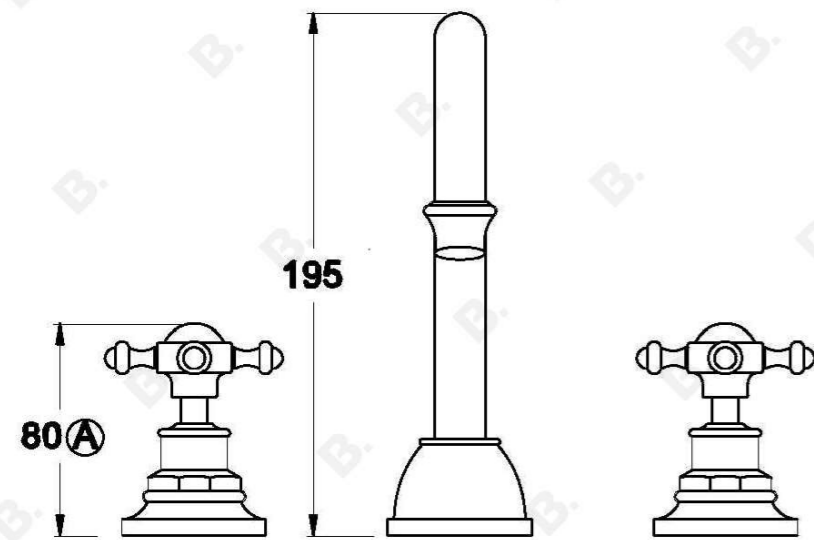

## WINSLOW BASIN SET WITH CROSS HANDLES

1.8100.00.2.XX

### PRODUCT DIMENSIONS:

Front view:

Side view:

Top view: