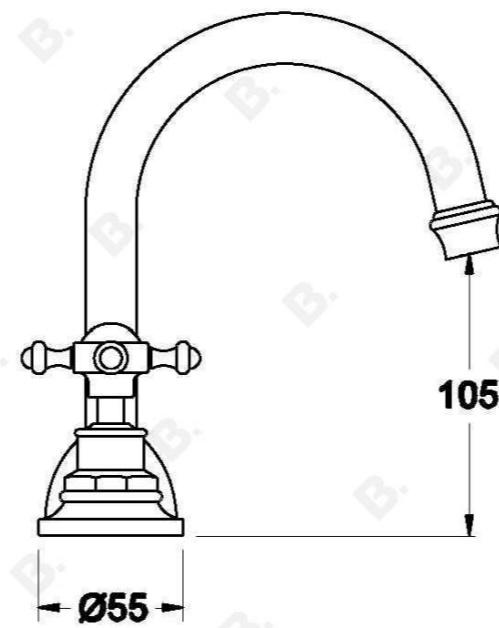

## WINSLOW BASIN SET WITH CROSS HANDLES

1.8100.00.2.XX

### PRODUCT DIMENSIONS:

Front view:

Side view:

Top view: