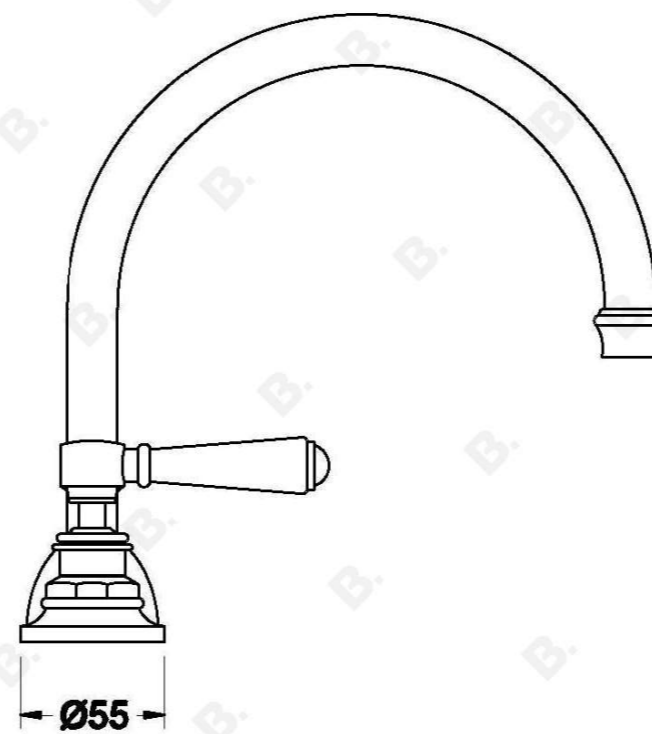

WINSLOW BASIN SET WITH METAL LEVERS

1.8107.00.3.XX

PRODUCT DIMENSIONS:

Front view:

Side view:

Top view: