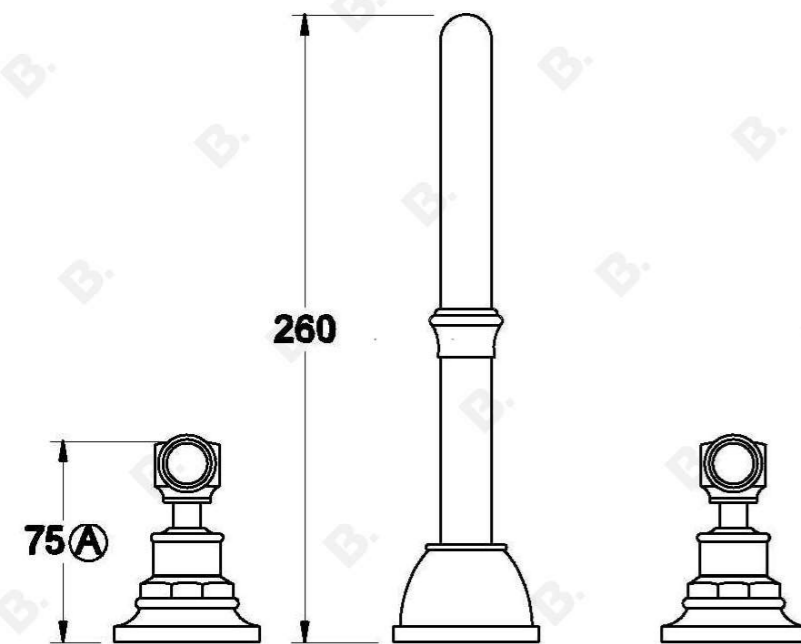

WINSLOW BASIN SET WITH METAL LEVERS

1.8107.00.3.XX

PRODUCT DIMENSIONS:

Front view:

Side view:

Top view: