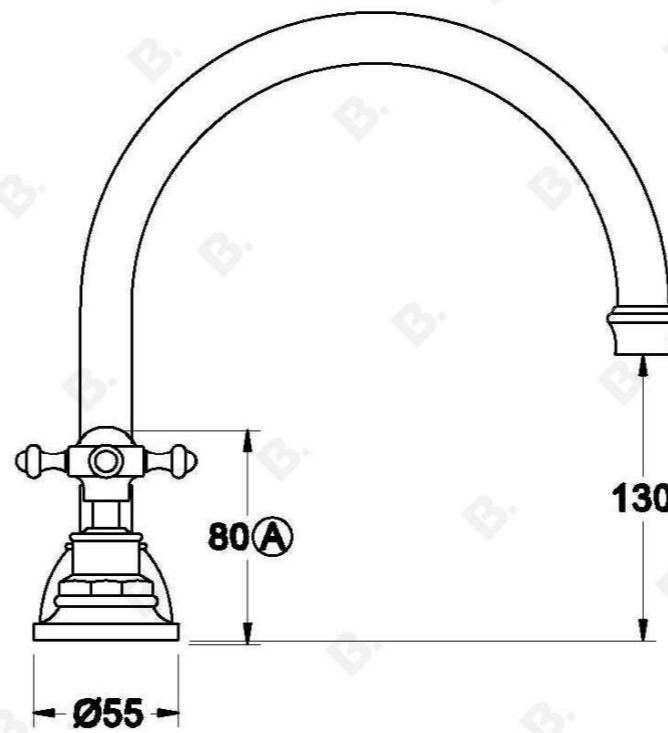

WINSLOW BATH SET WITH CROSS HANDLES - CERAMIC DISC

1.8107.00.2.XX

PRODUCT DIMENSIONS:

Front view:

Side view:

Top view: