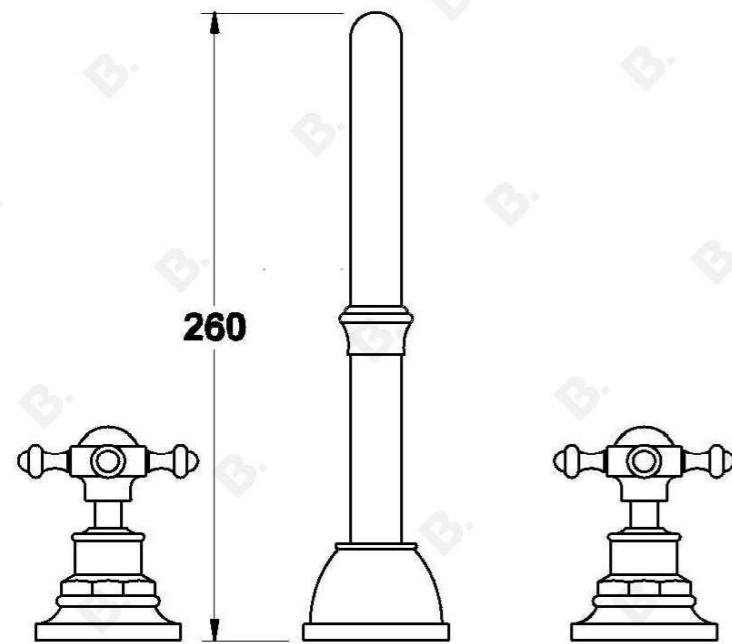

WINSLOW BATH SET WITH CROSS HANDLES - CERAMIC DISC

1.8107.00.2.XX

PRODUCT DIMENSIONS:

Front view:

Side view:

Top view: