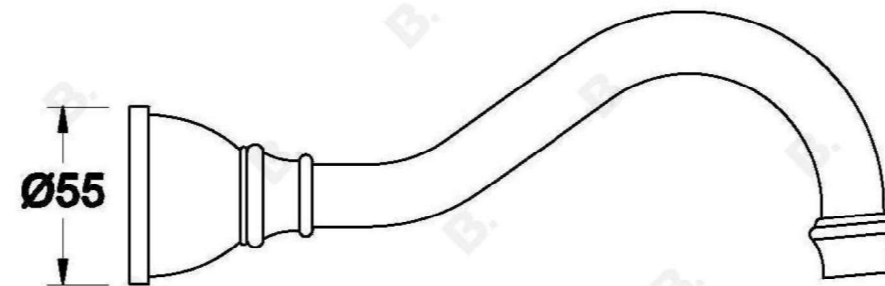

Brodware

WINSLOW SPOUT ONLY

1.8106.30.0.XX

1.8106.40.0.XX - Flow controlled variant

PRODUCT DIMENSIONS:

Front view:

Side view:

Top view: