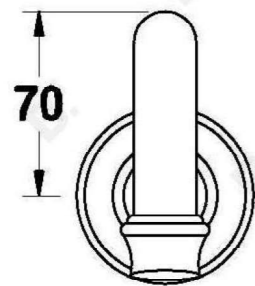

Brodware

WINSLOW SPOUT ONLY

1.8106.30.0.XX

1.8106.40.0.XX - Flow controlled variant

PRODUCT DIMENSIONS:

Front view:

Side view:

Top view: