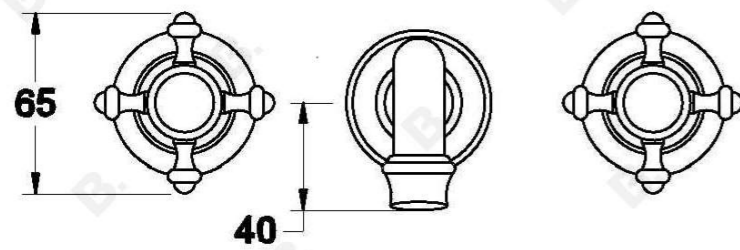

WINSLOW WALL SET WITH CROSS HANDLES - CERAMIC DISC

1.8105.00.2.XX

1.8105.50.2.XX - Flow controlled variant

PRODUCT DIMENSIONS:

Front view:

Side view:

Top view: