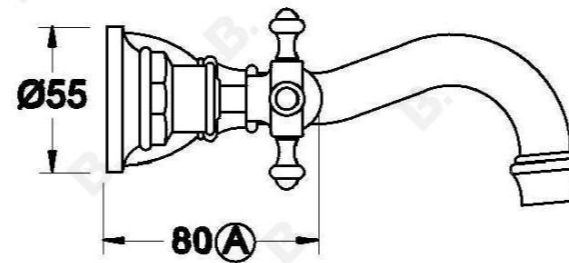

WINSLOW WALL SET WITH CROSS HANDLES - CERAMIC DISC

1.8105.00.2.XX

1.8105.50.2.XX - Flow controlled variant

PRODUCT DIMENSIONS:

Front view:

Side view:

Top view: