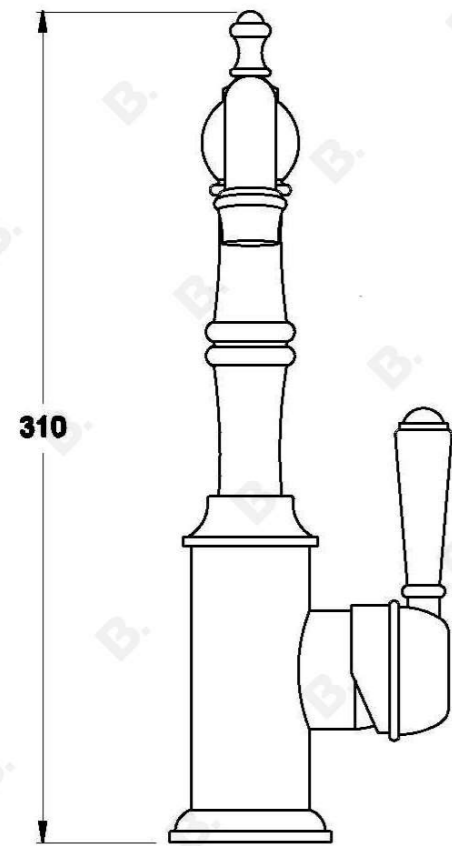

WINSLOW BASIN MIXER WITH METAL LEVER

1.8103.02.3.XX

PRODUCT DIMENSIONS:

Front view:

Side view:

Top view: