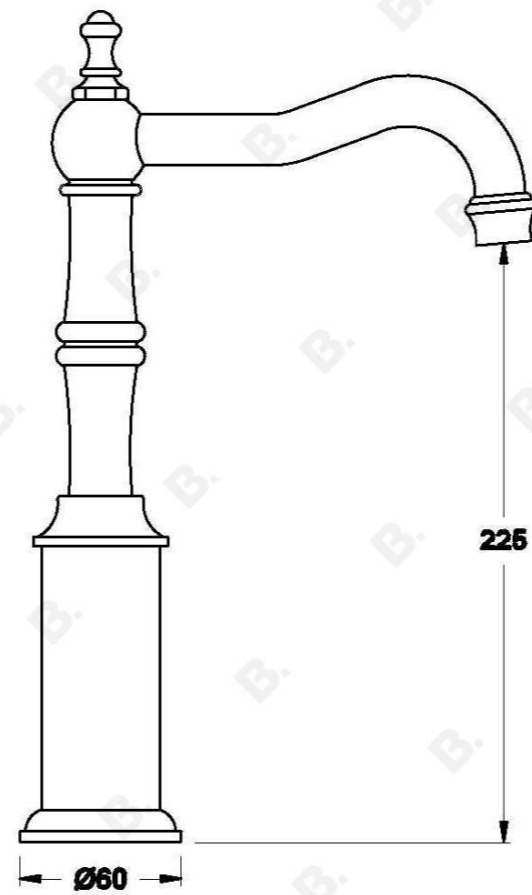

WINSLOW BASIN MIXER WITH METAL LEVER

1.8103.02.3.XX

PRODUCT DIMENSIONS:

Front view:

Side view:

Top view: