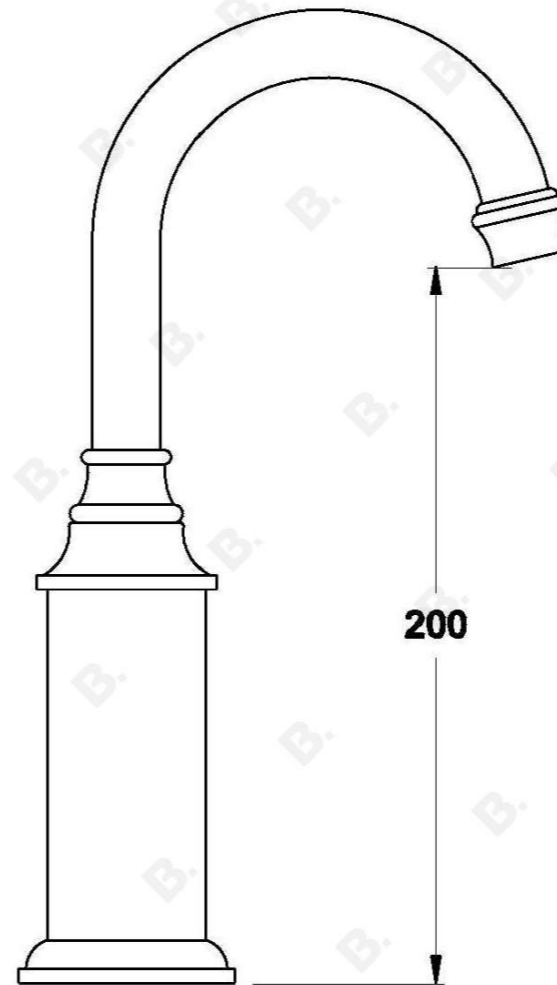

WINSLOW BASIN MIXER WITH METAL LEVER

1.8103.00.3.XX

PRODUCT DIMENSIONS:

Front view:

Side view:

Top view: