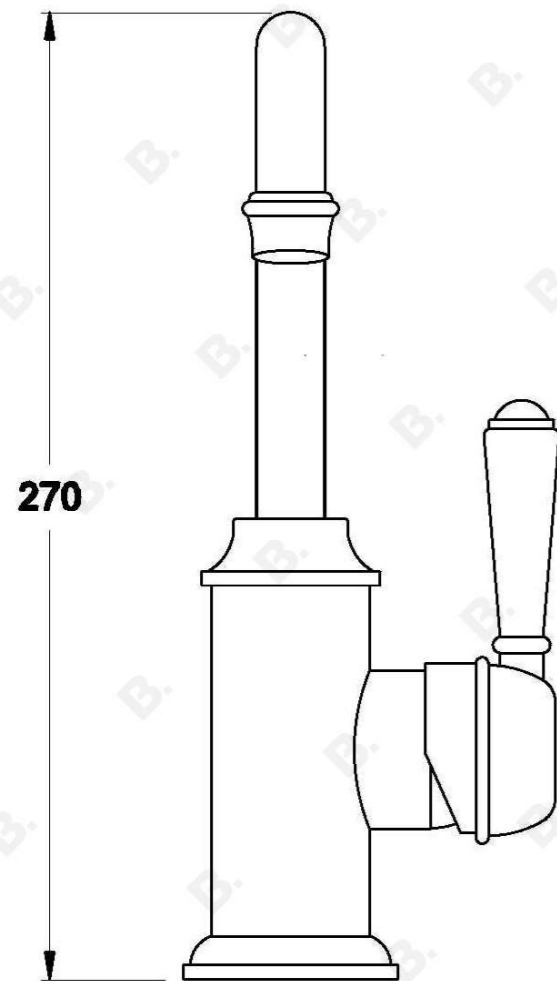

WINSLOW BASIN MIXER WITH METAL LEVER

1.8103.00.3.XX

PRODUCT DIMENSIONS:

Front view:

Side view:

Top view: