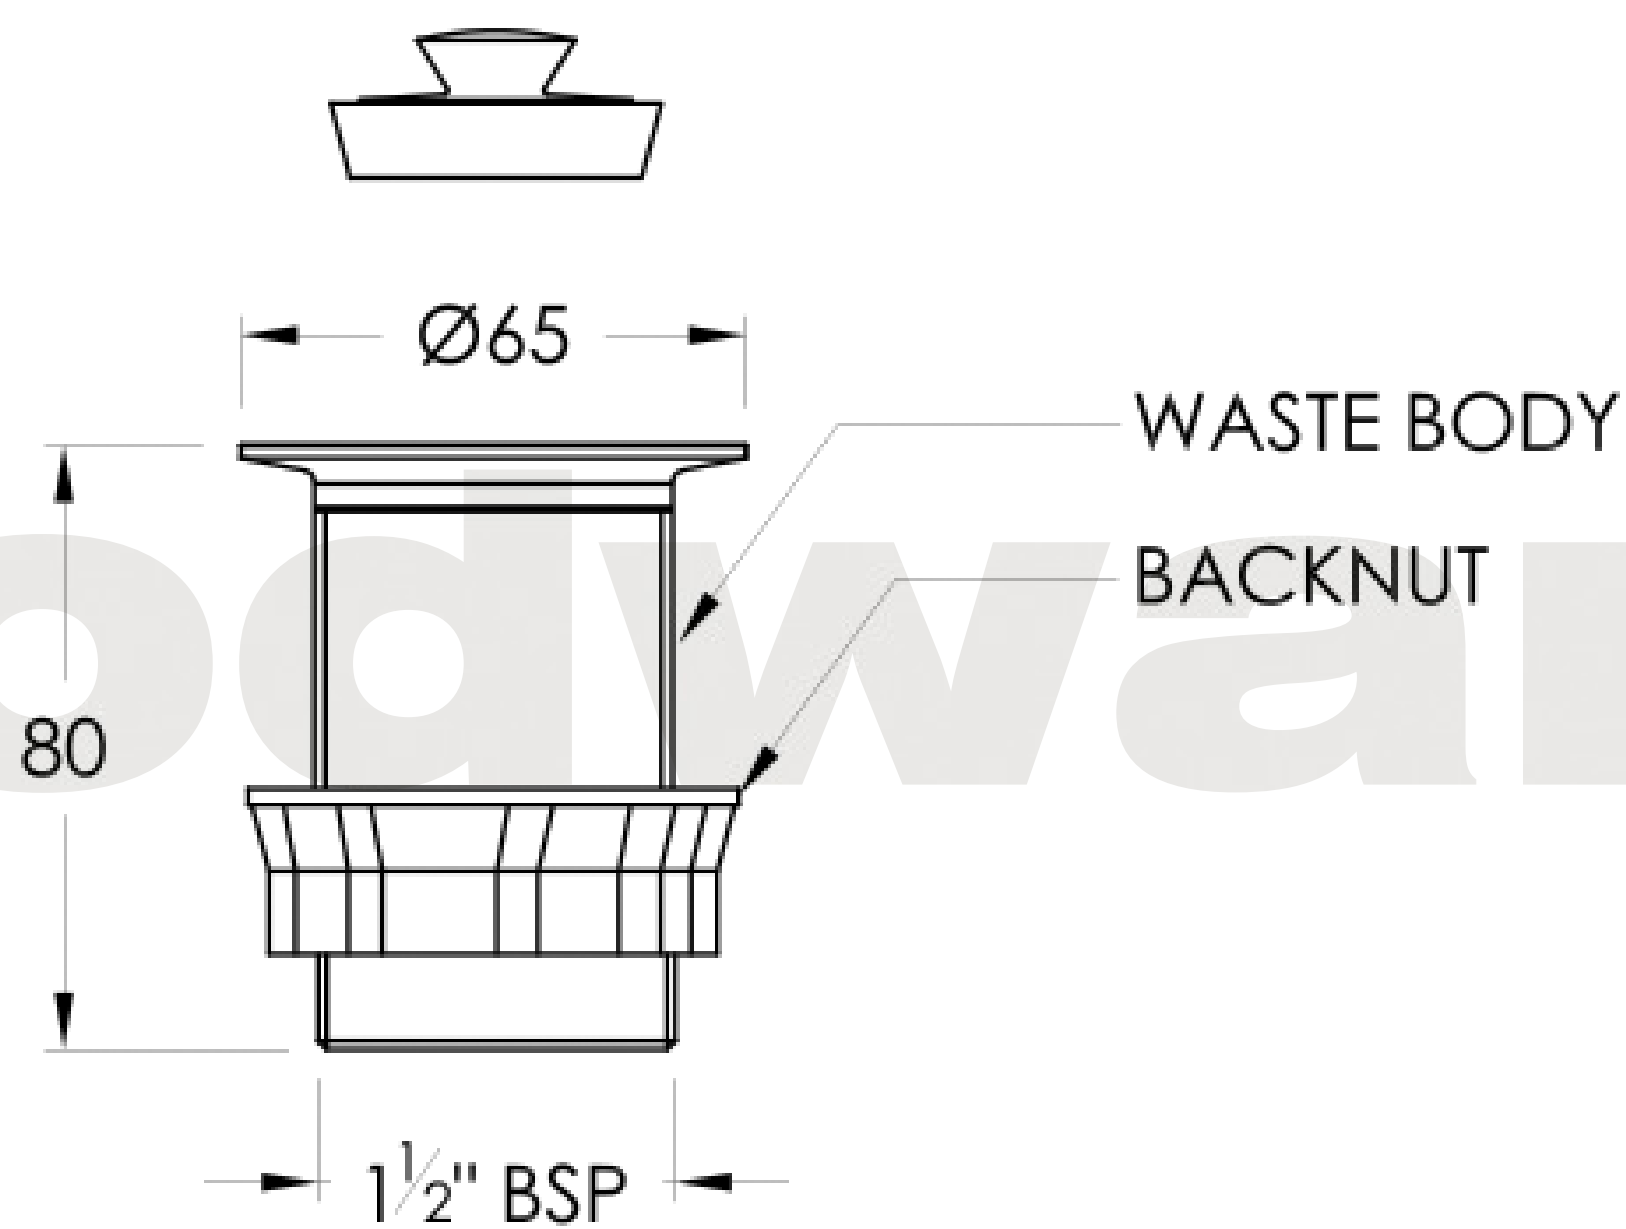

# Brodware

**WASTE**

**1.7005.00.0.XX**

XX Indicates finish  
Manufacturing engineers of quality commercial and residential fittings  
Dimensions subjects to change without notice. All dimensions are approximate  
Copyright © Brodware Pty Ltd 2018. [www.brodware.com](http://www.brodware.com)