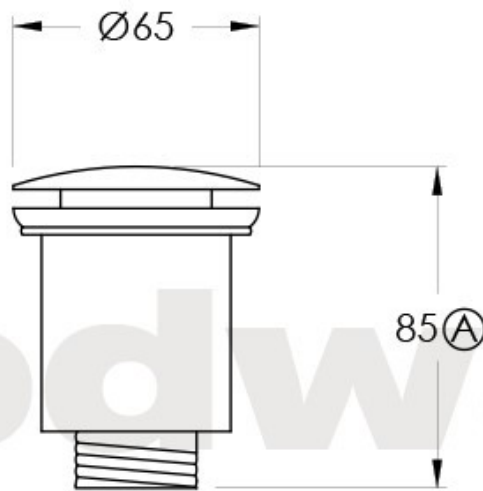

Brodware

(A) Approximate distance

MISCELLANEOUS

1.7003.02.0.XX

XX Indicates finish
Manufacturing engineers of quality commercial and residential fittings
Dimensions subjects to change without notice. All dimensions are approximate
Copyright © Brodware Pty Ltd 2018. www.brodware.com