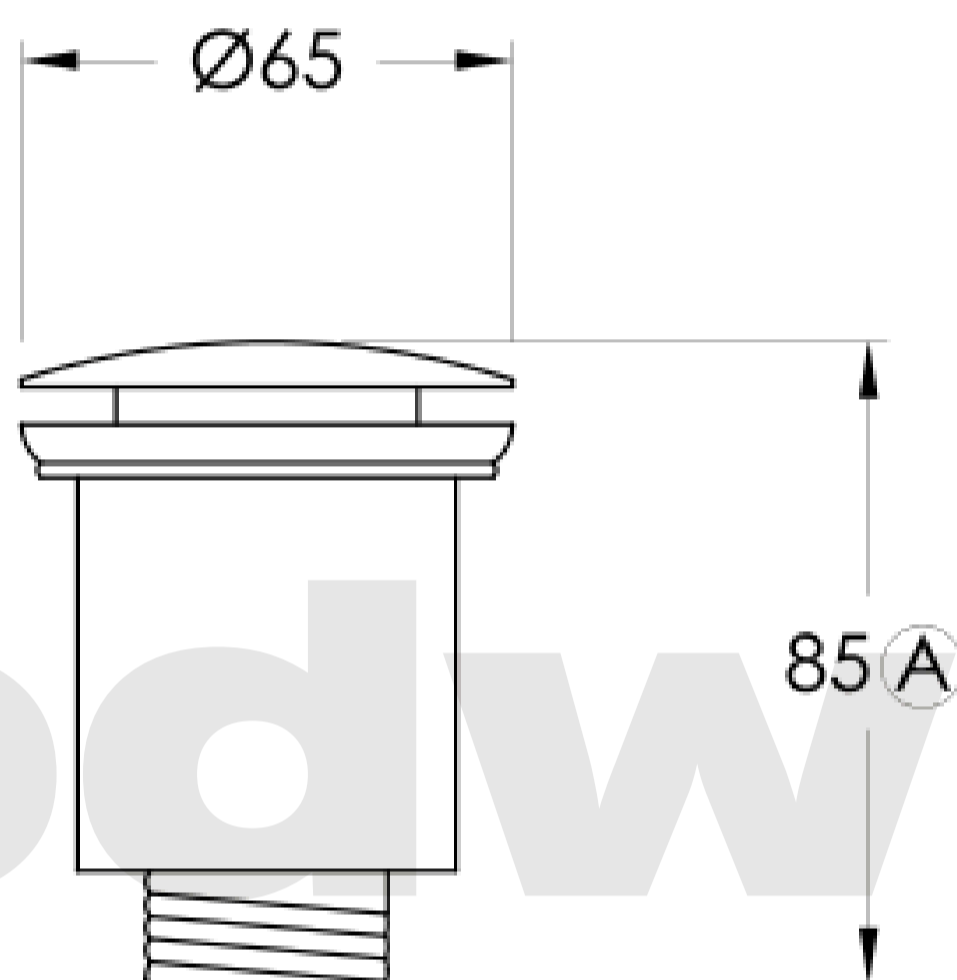

# Brodware

(A) Approximate distance

**MISCELLANEOUS**

**1.7003.00.0.XX**

XX Indicates finish  
Manufacturing engineers of quality commercial and residential fittings  
Dimensions subjects to change without notice. All dimensions are approximate  
Copyright © Brodware Pty Ltd 2018. [www.brodware.com](http://www.brodware.com)