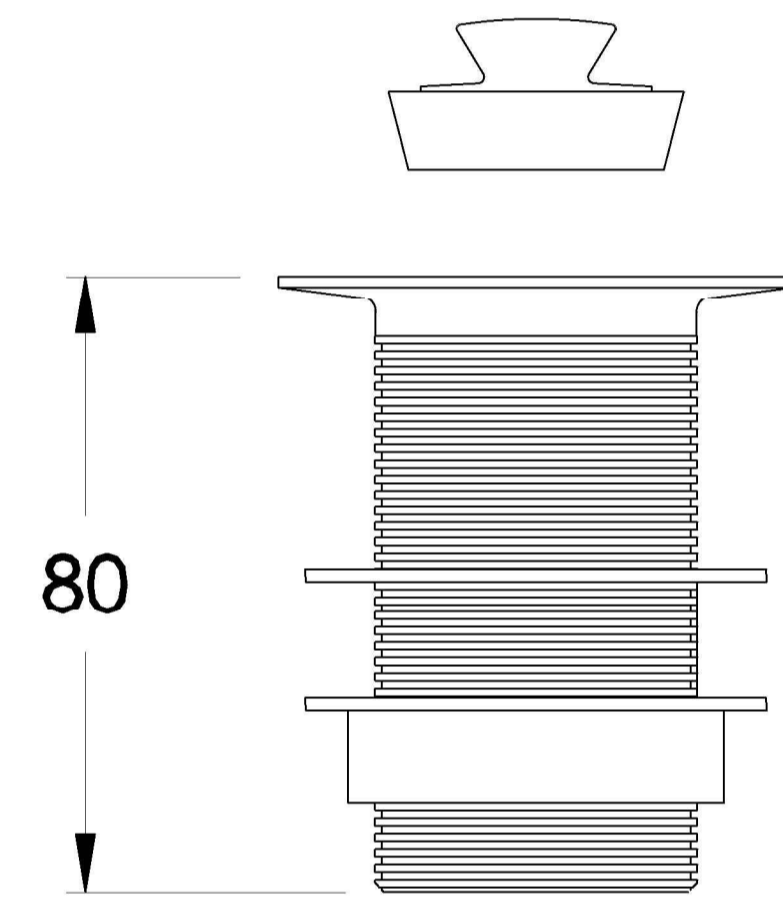

WASTE & TRAPS

1.7001.00.0.XX

PRODUCT DIMENSIONS:

Front view

Side view:

Topview:

Description for new style: 32mm plug & waste