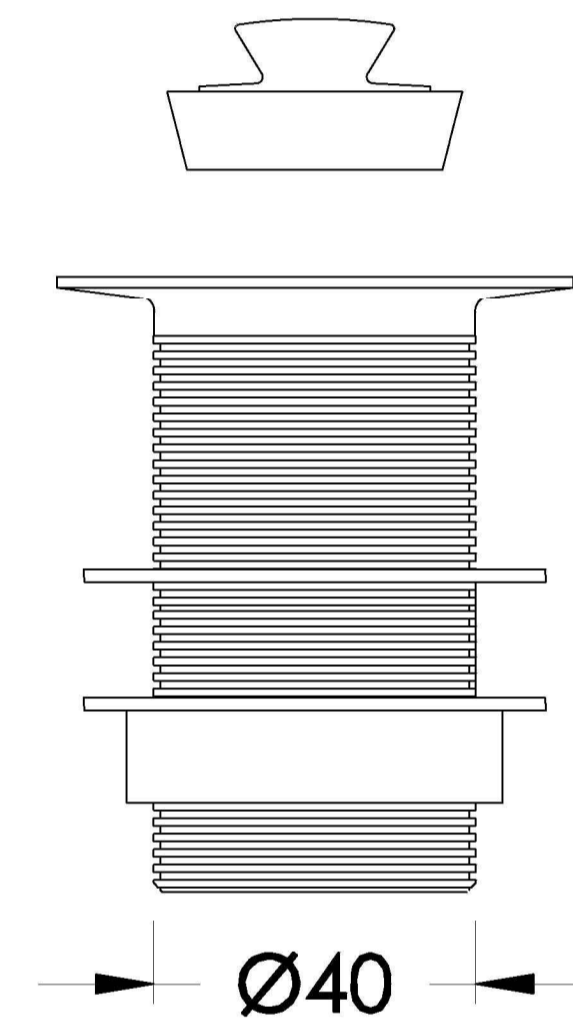

WASTE & TRAPS

1.7001.00.0.XX

PRODUCT DIMENSIONS:

Front view

Side view:

Topview:

Description for new style: 32mm plug & waste