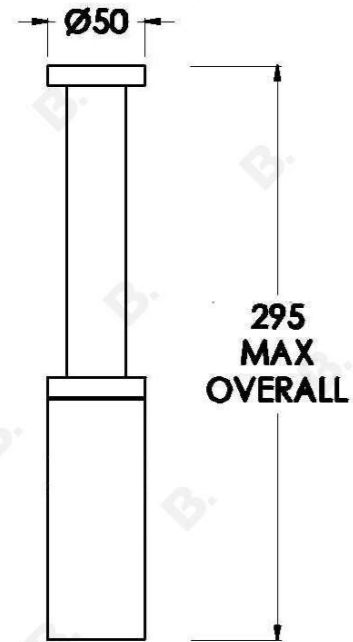

ROUND BOTTLE TRAP

1.7034.02.0.XX

PRODUCT DIMENSIONS:

Front view:

Side view:

Top view: