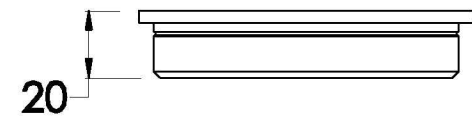

FLOOR WASTE

1.7024.01.0.XX

PRODUCT DIMENSIONS:

Front view

Side view:

Topview: