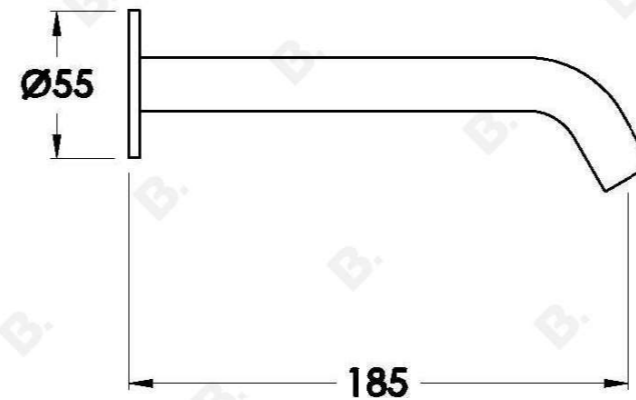

NANOBAR WALL SPOUT ONLY

1.9206.30.0.XX

PRODUCT DIMENSIONS:

Front view:

Side view:

Top view: