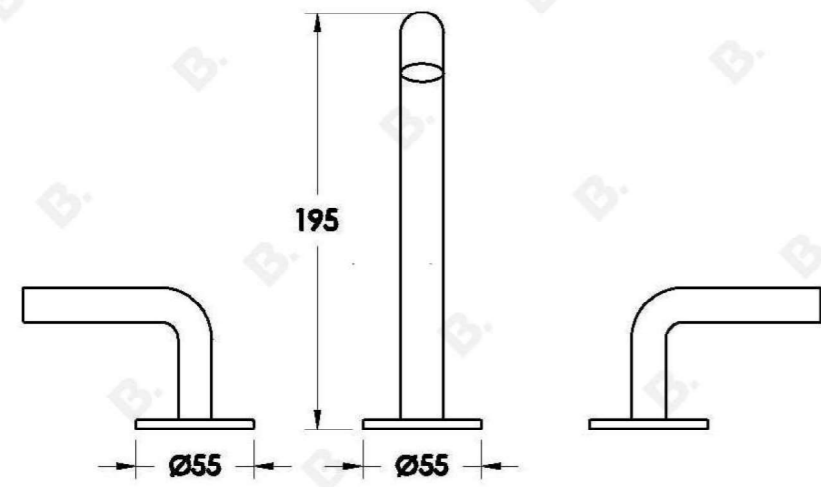

## NANOBAR BASIN SET WITH METAL LEVERS

1.9200.00.3.XX

### PRODUCT DIMENSIONS:

Front view:

Side view:

Top view: