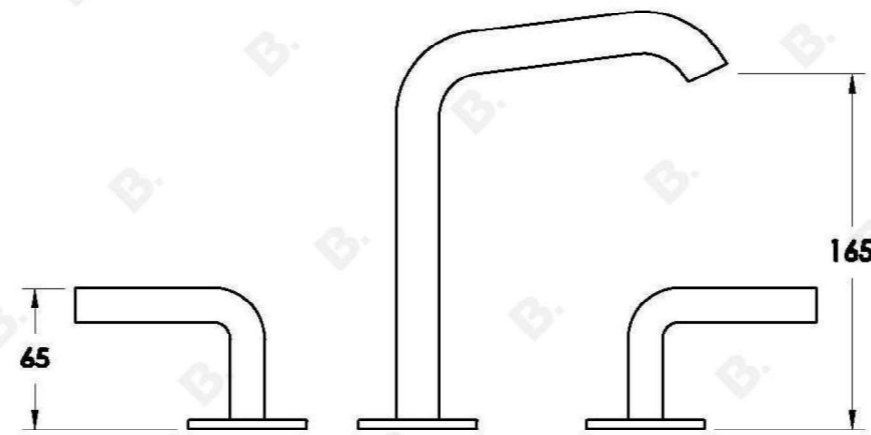

## NANOBAR BASIN SET WITH METAL LEVERS

1.9200.00.3.XX

### PRODUCT DIMENSIONS:

Front view:

Side view:

Top view: