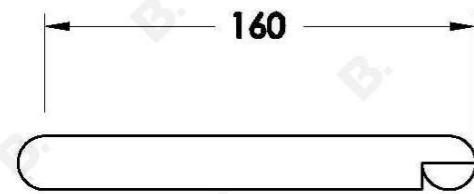

## NANOBAR TOILET ROLL HOLDER

1.9261.00.0.XX

### PRODUCT DIMENSIONS:

Front view:

Side view:

Top view: