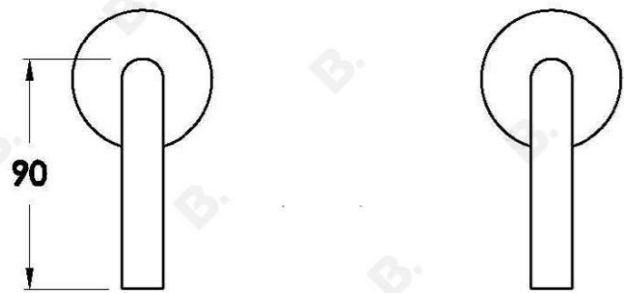

## NANOBAR WALL TAPS WITH METAL LEVERS

1.9249.00.3.XX

### PRODUCT DIMENSIONS:

Front view:

Side view:

Top view: