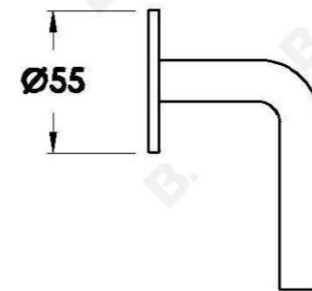

## NANOBAR WALL TAPS WITH METAL LEVERS

1.9249.00.3.XX

### PRODUCT DIMENSIONS:

Front view:

Side view:

Top view: