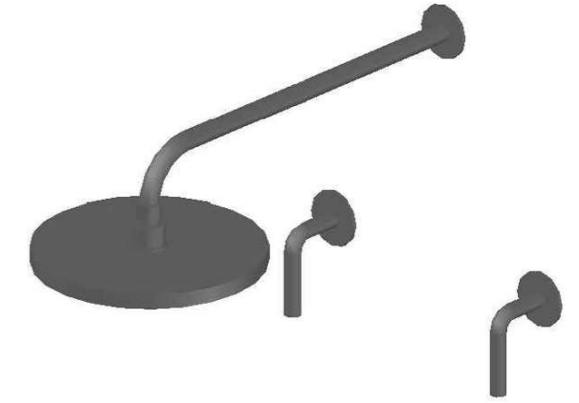

## NANOBAR SHOWER SET WITH METAL LEVERS

1.9211.00.3.XX

### PRODUCT DIMENSIONS:

Front view:

Side view:

Top view: