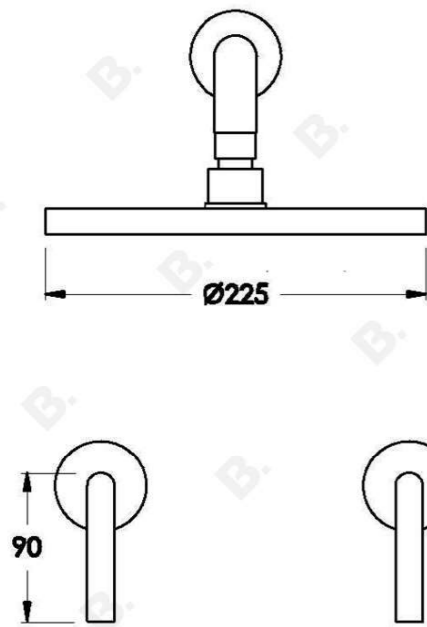

## NANOBAR SHOWER SET WITH METAL LEVERS

1.9211.00.3.XX

### PRODUCT DIMENSIONS:

Front view:

Side view:

Top view: