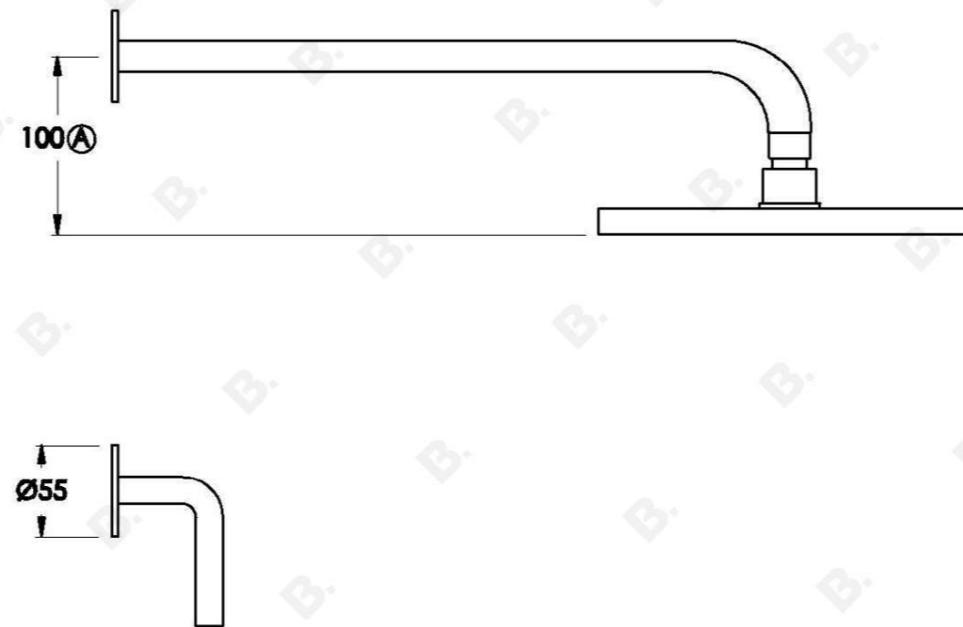

## NANOBAR SHOWER SET WITH METAL LEVERS

1.9211.00.3.XX

### PRODUCT DIMENSIONS:

Front view:

Side view:

Top view: