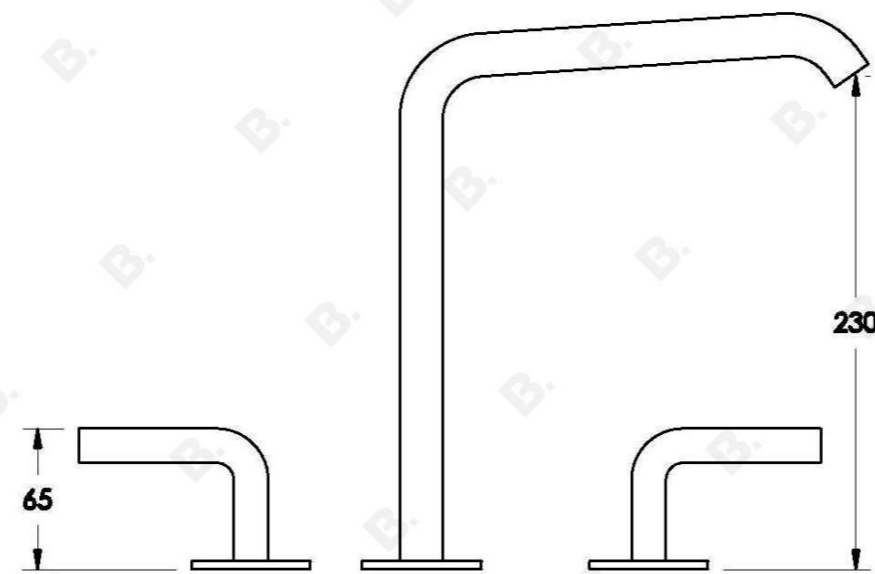

NANOBAR KITCHEN SET WITH METAL LEVERS

1.9207.09.3.XX

PRODUCT DIMENSIONS:

Front view:

Side view:

Top view: