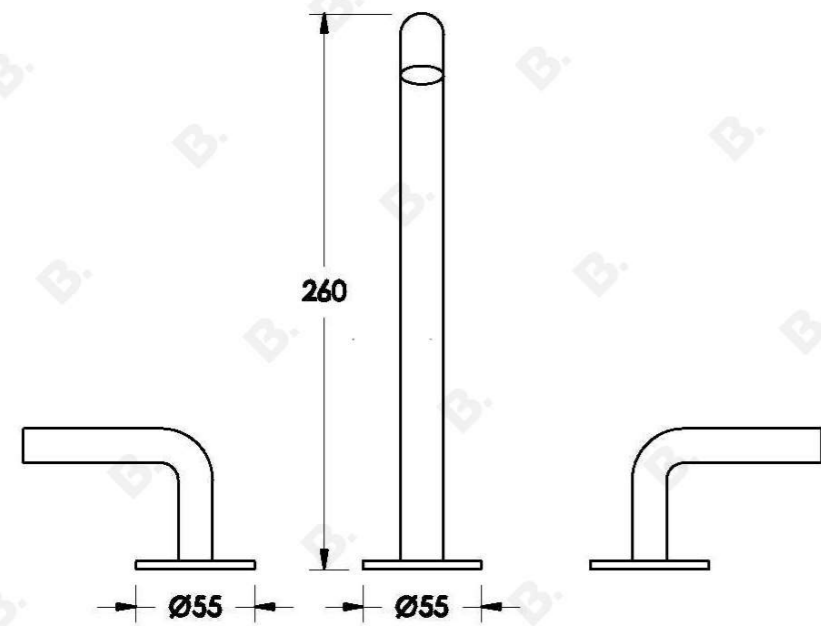

NANOBAR KITCHEN SET WITH METAL LEVERS

1.9207.09.3.XX

PRODUCT DIMENSIONS:

Front view:

Side view:

Top view: