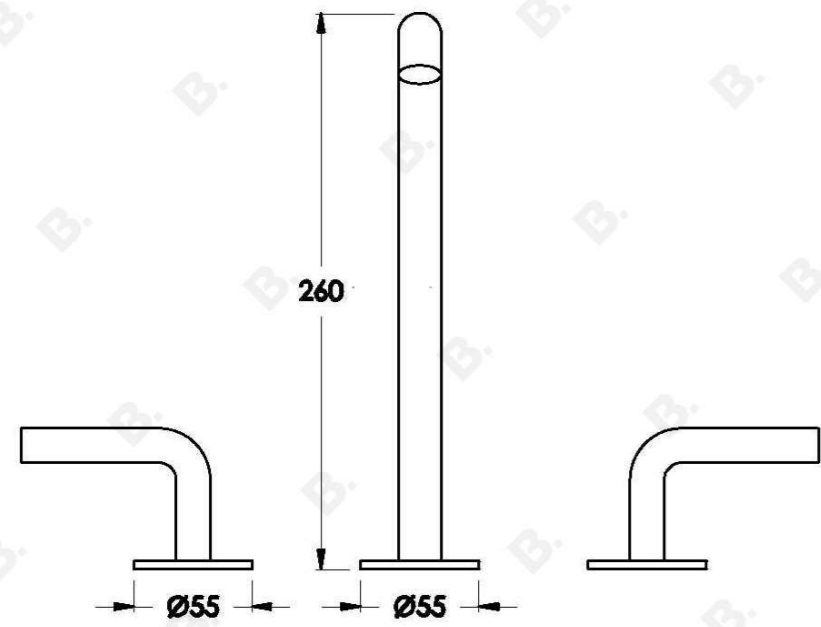

Brodware

NANOBAR BATH SET WITH METAL LEVERS

1.9207.00.3.XX

PRODUCT DIMENSIONS:

Front view:

Side view:

Top view: