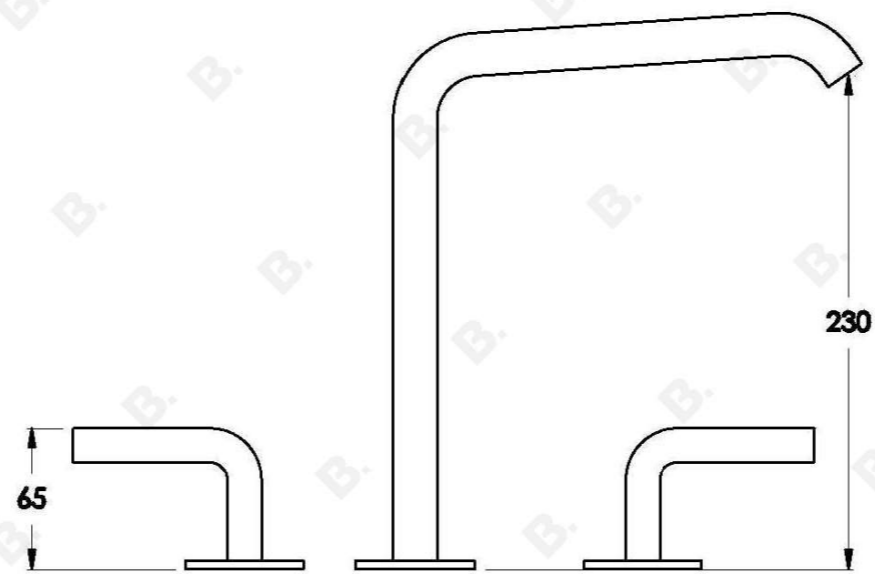

Brodware

NANOBAR BATH SET WITH METAL LEVERS

1.9207.00.3.XX

PRODUCT DIMENSIONS:

Front view:

Side view:

Top view: