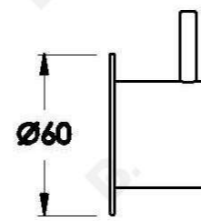

## MINIM WALL TAPS

1.9449.00.3.XX

### PRODUCT DIMENSIONS:

Front view:

Side view:

Top view: