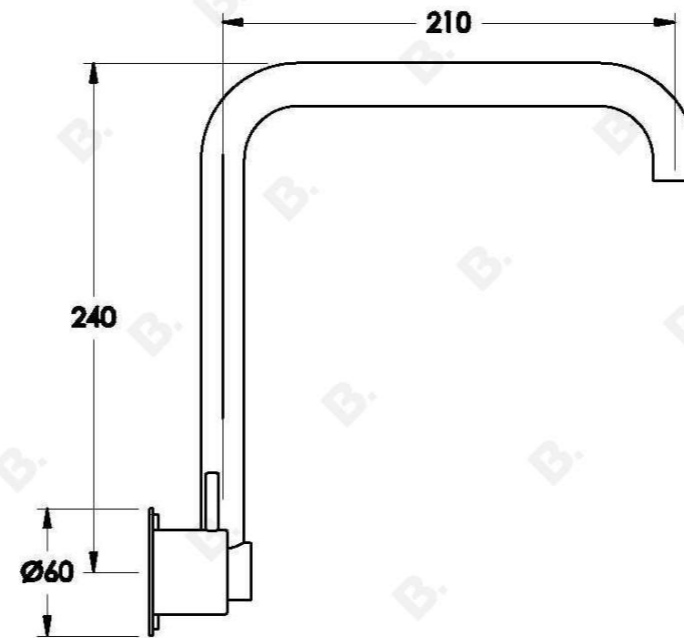

MINIM WALL SET

1.9428.80.3.XX

PRODUCT DIMENSIONS:

Front view:

Side view:

Top view: