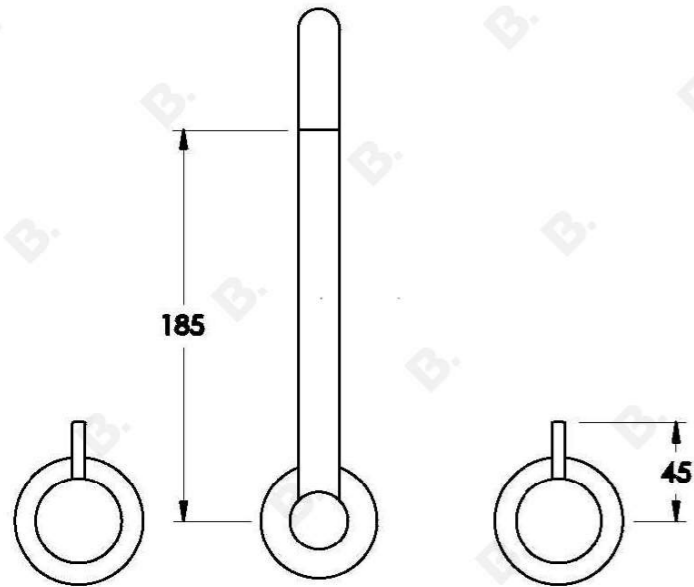

MINIM WALL SET

1.9428.80.3.XX

PRODUCT DIMENSIONS:

Front view:

Side view:

Top view: