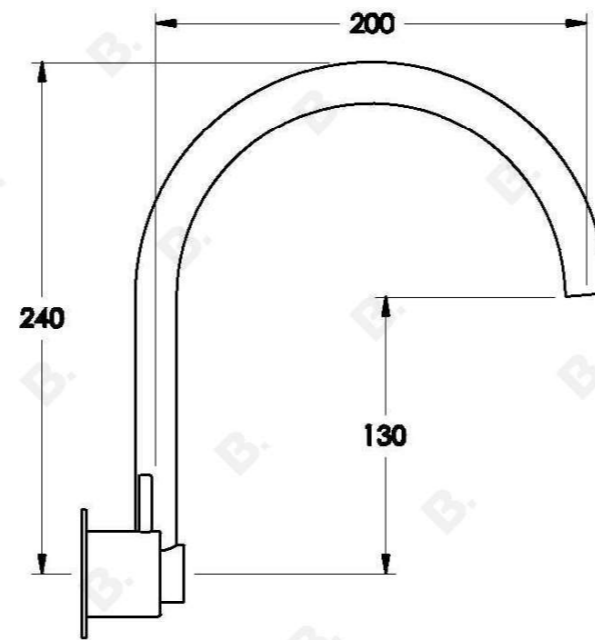

## MINIM WALL SET

1.9428.03.3.XX

1.9428.53.3.XX: Flow controlled variant

## PRODUCT DIMENSIONS:

Front view:

Side view:

Top view: