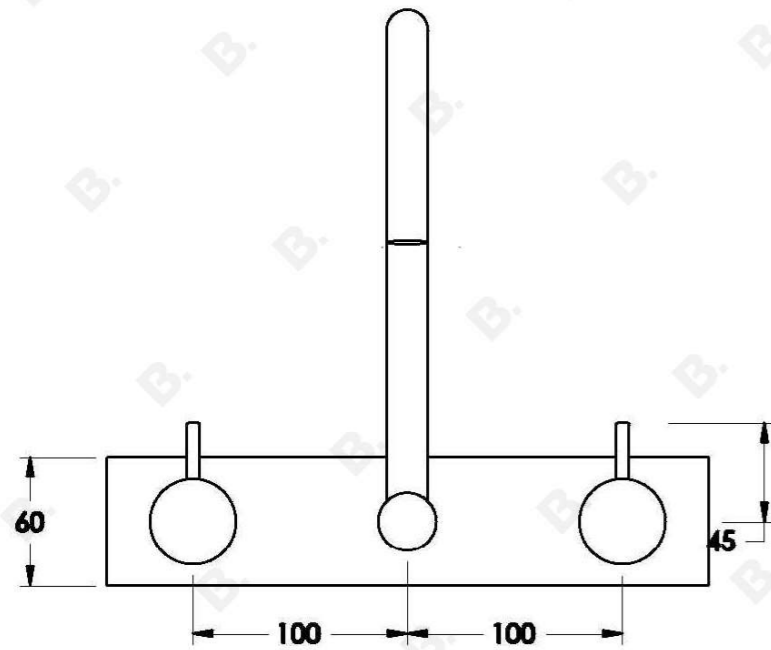

## MINIM WALL SET

1.9428.03.3.XX

1.9428.53.3.XX: Flow controlled variant

## PRODUCT DIMENSIONS:

Front view:

Side view:

Top view: