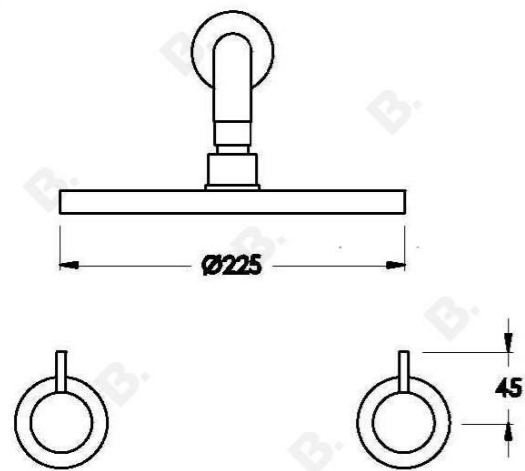

Brodware

MINIM SHOWER SET

1.9411.00.3.XX

PRODUCT DIMENSIONS:

Front view:

Side view:

Top view: