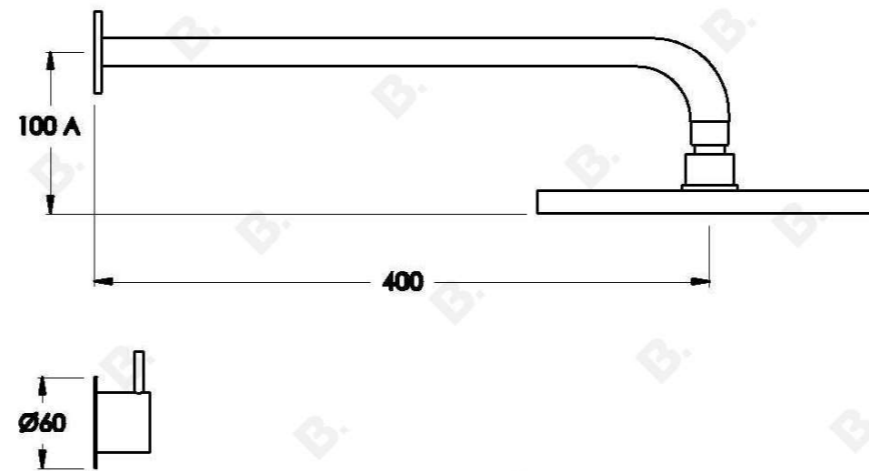

Brodware

MINIM SHOWER SET

1.9411.00.3.XX

PRODUCT DIMENSIONS:

Front view:

Side view:

Top view: