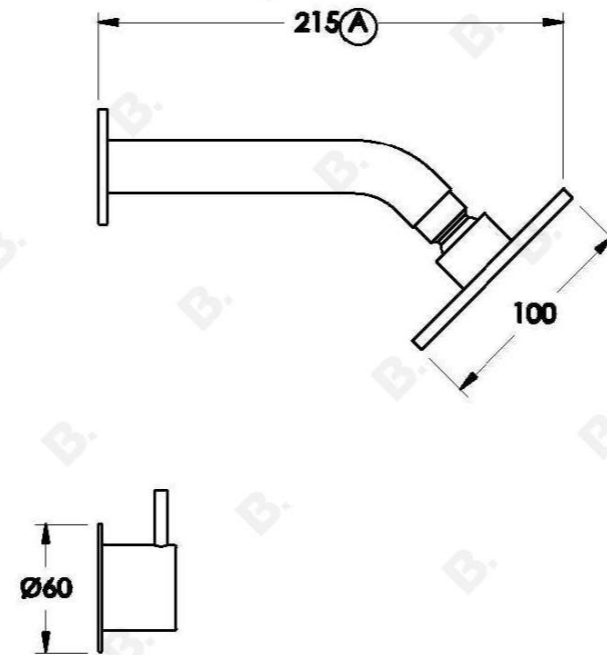

MINIM SHOWER SET

1.9410.03.3.XX

PRODUCT DIMENSIONS:

Front view:

Side view:

Top view: