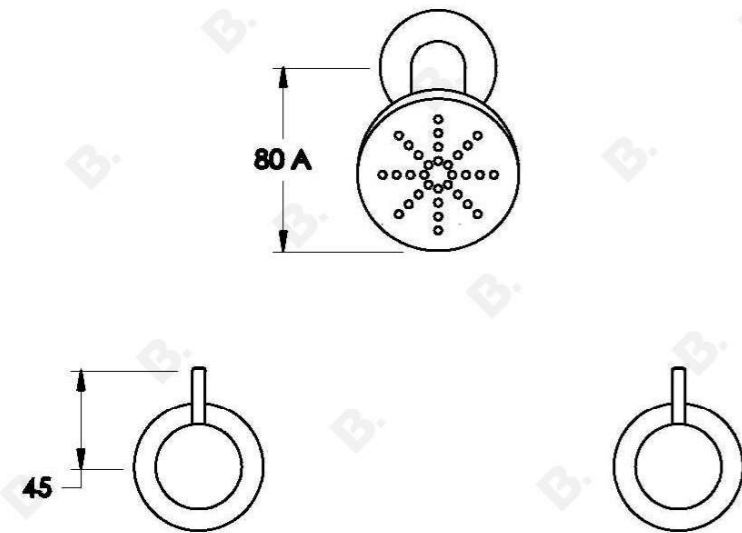

MINIM SHOWER SET

1.9410.03.3.XX

PRODUCT DIMENSIONS:

Front view:

Side view:

Top view: